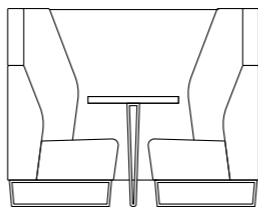

OPTIONS

4 PERSON HIGH BACK
ENCOP-POD04-MF

TABLE FINISHES

FABRIC FINISHES