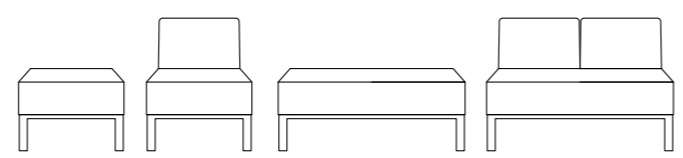

OPTIONS

SINGLE BENCH
NERA-S-K

SINGLE BENCH WITH BACK
NERA-S-B-K

DOUBLE BENCH
NERA-D-K

DOUBLE BENCH WITH BACK
NERA-D-BB-K