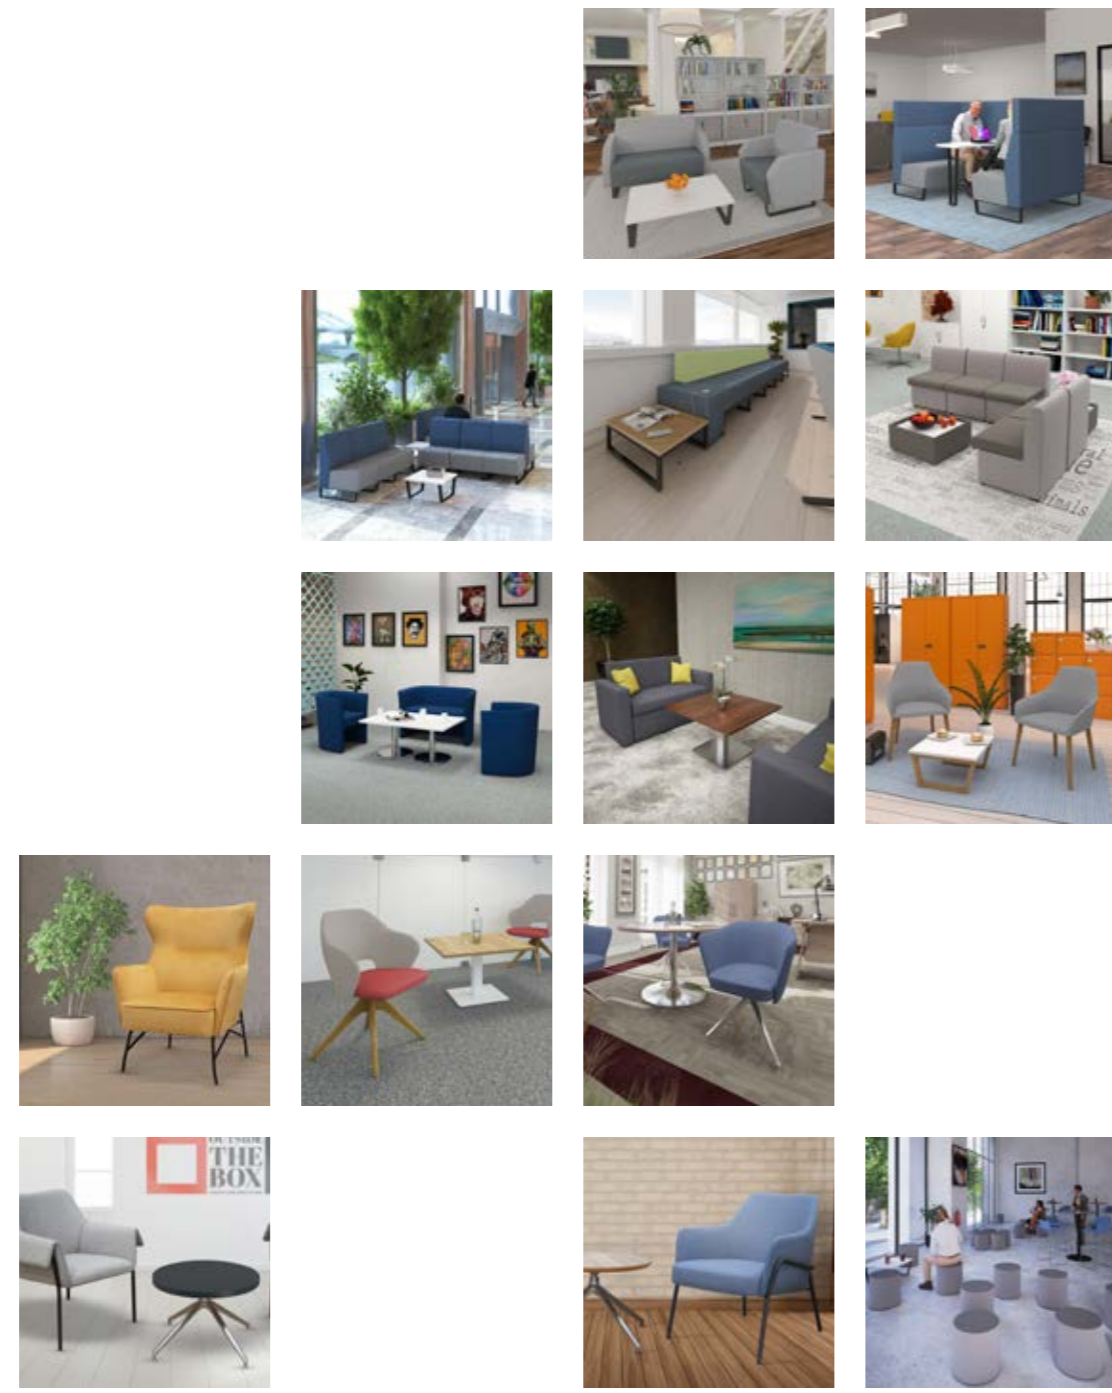

RECEPTION SEATING

MODULAR SEATING

dams 

MEETING BOOTHS

LOUNGE CHAIRS

STOCKED
SOFT SEATING
2023

CONTENTS

ENCORE² SOFAS	page 2
ENCORE² BOOTHS	page 4
ENCORE² MODULAR	page 6
NERA	page 8
ALTO	page 10
CELESTRA	page 12
OSLO	page 13
JUNA	page 14
ALPHA	page 15
CORBY	page 16
OTIS	page 17
LIANA	page 18
JUDE	page 19
GROOVE	page 20

STOCKED SOFT SEATING

Modern office environments call for stylish design in every aspect of their specification and our Social Spaces portfolio of stocked soft seating offers all the good looks and aesthetic choices to satisfy the latest trends and the most enduring designs. An extensive range of Camira Era fabrics and finishes can add style, colour and interest to any office space by creating a relaxed and unique, fully co-ordinated look, perfect for social spaces, working hot spots or for use in a reception area where visitors can rest in comfort.