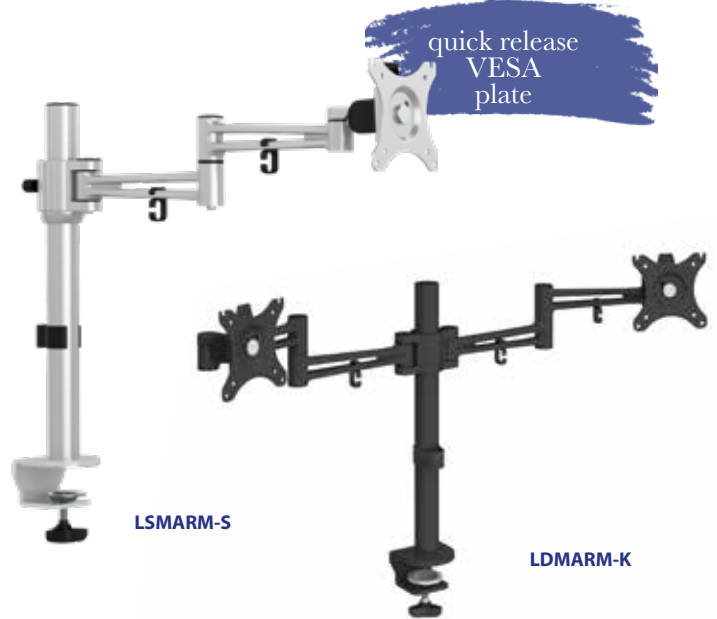

MONITOR ARMS

Monitor arms provide smooth and effortless adjustments which can be tailored to the user's exact needs, allowing them to sit more comfortably at their home office desk whilst reducing lower neck pain, eye, and back strain due to incorrect monitor positions.

Luna monitor arms

Code	Description	RRP
LSMARM	Single	£72
LDMARM	Double	£120

Each arm

Each arm

quick release
VESA
plate

LSMARM-S

LDMARM-K

TGDARM-K

TGSARM-WH

built-in
USB
connections

Triton gas lift monitor arms

Code	Description	RRP
TGSARM	Single	£158
TGDARM	Double	£227

Each arm

Each arm

Finish colours

e.g. TGDARM in Black = TGDARM-K