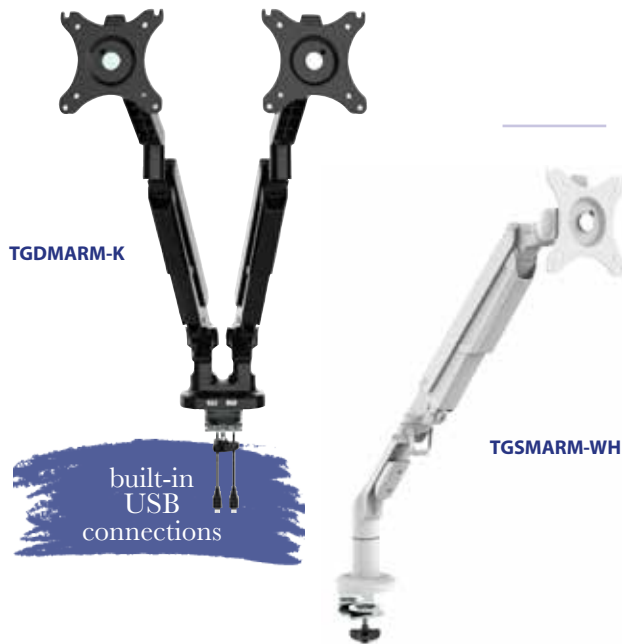

MONITOR ARMS

Monitor arms provide smooth and effortless adjustments which can be tailored to the user's exact needs, allowing them to sit more comfortably at their home office desk whilst reducing lower neck pain, eye, and back strain due to incorrect monitor positions.

Luna monitor arms

Code	Description	RRP
LSMARM	Single	£72
LDMARM	Double	£120

Each arm

Each arm

quick release
VESA
plate

LSMARM-S

LDMARM-K

TGDARM-K

TGSARM-WH

built-in
USB
connections

Triton gas lift monitor arms

Code	Description	RRP
TGSARM	Single	£158
TGDARM	Double	£227

Each arm

Each arm

Finish colours

e.g. TGDARM in Black = TGDARM-K