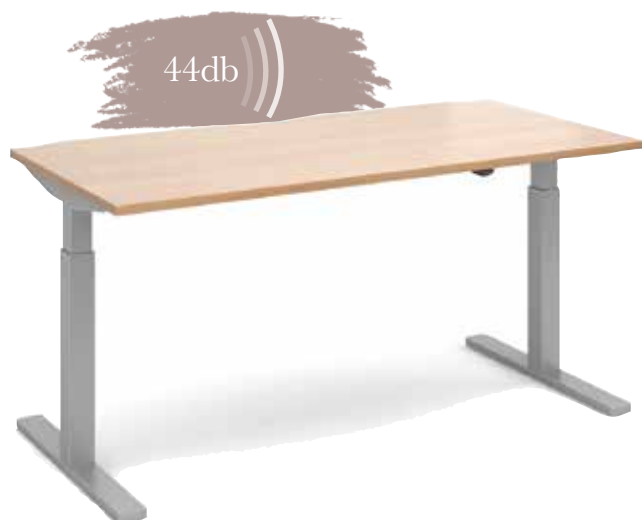

**Elev8<sup>2</sup> Mono single desk** | 1200mm wide, 800mm deep - white frame white top with oak edge, Solus operator chair, Duo cupboard 1090 high - white/oak, tall slimline mobile pedestal - oak

# ELEV8<sup>2</sup> MONO

Sit-Stand desks

1200 x 800 rectangular desks

**Code**  
EVM-1200

**RRP**  
£817

Width: 1200  
Depth: 800  
Height: 675-1175

1400 x 800 rectangular desks

**Code**  
EVM-1400

**RRP**  
£838

Width: 1400  
Depth: 800  
Height: 675-1175

1600 x 800 rectangular desks

**Code**  
EVM-1600

**RRP**  
£860

Width: 1600  
Depth: 800  
Height: 675-1175

Silver  
(S)

White  
(WH)