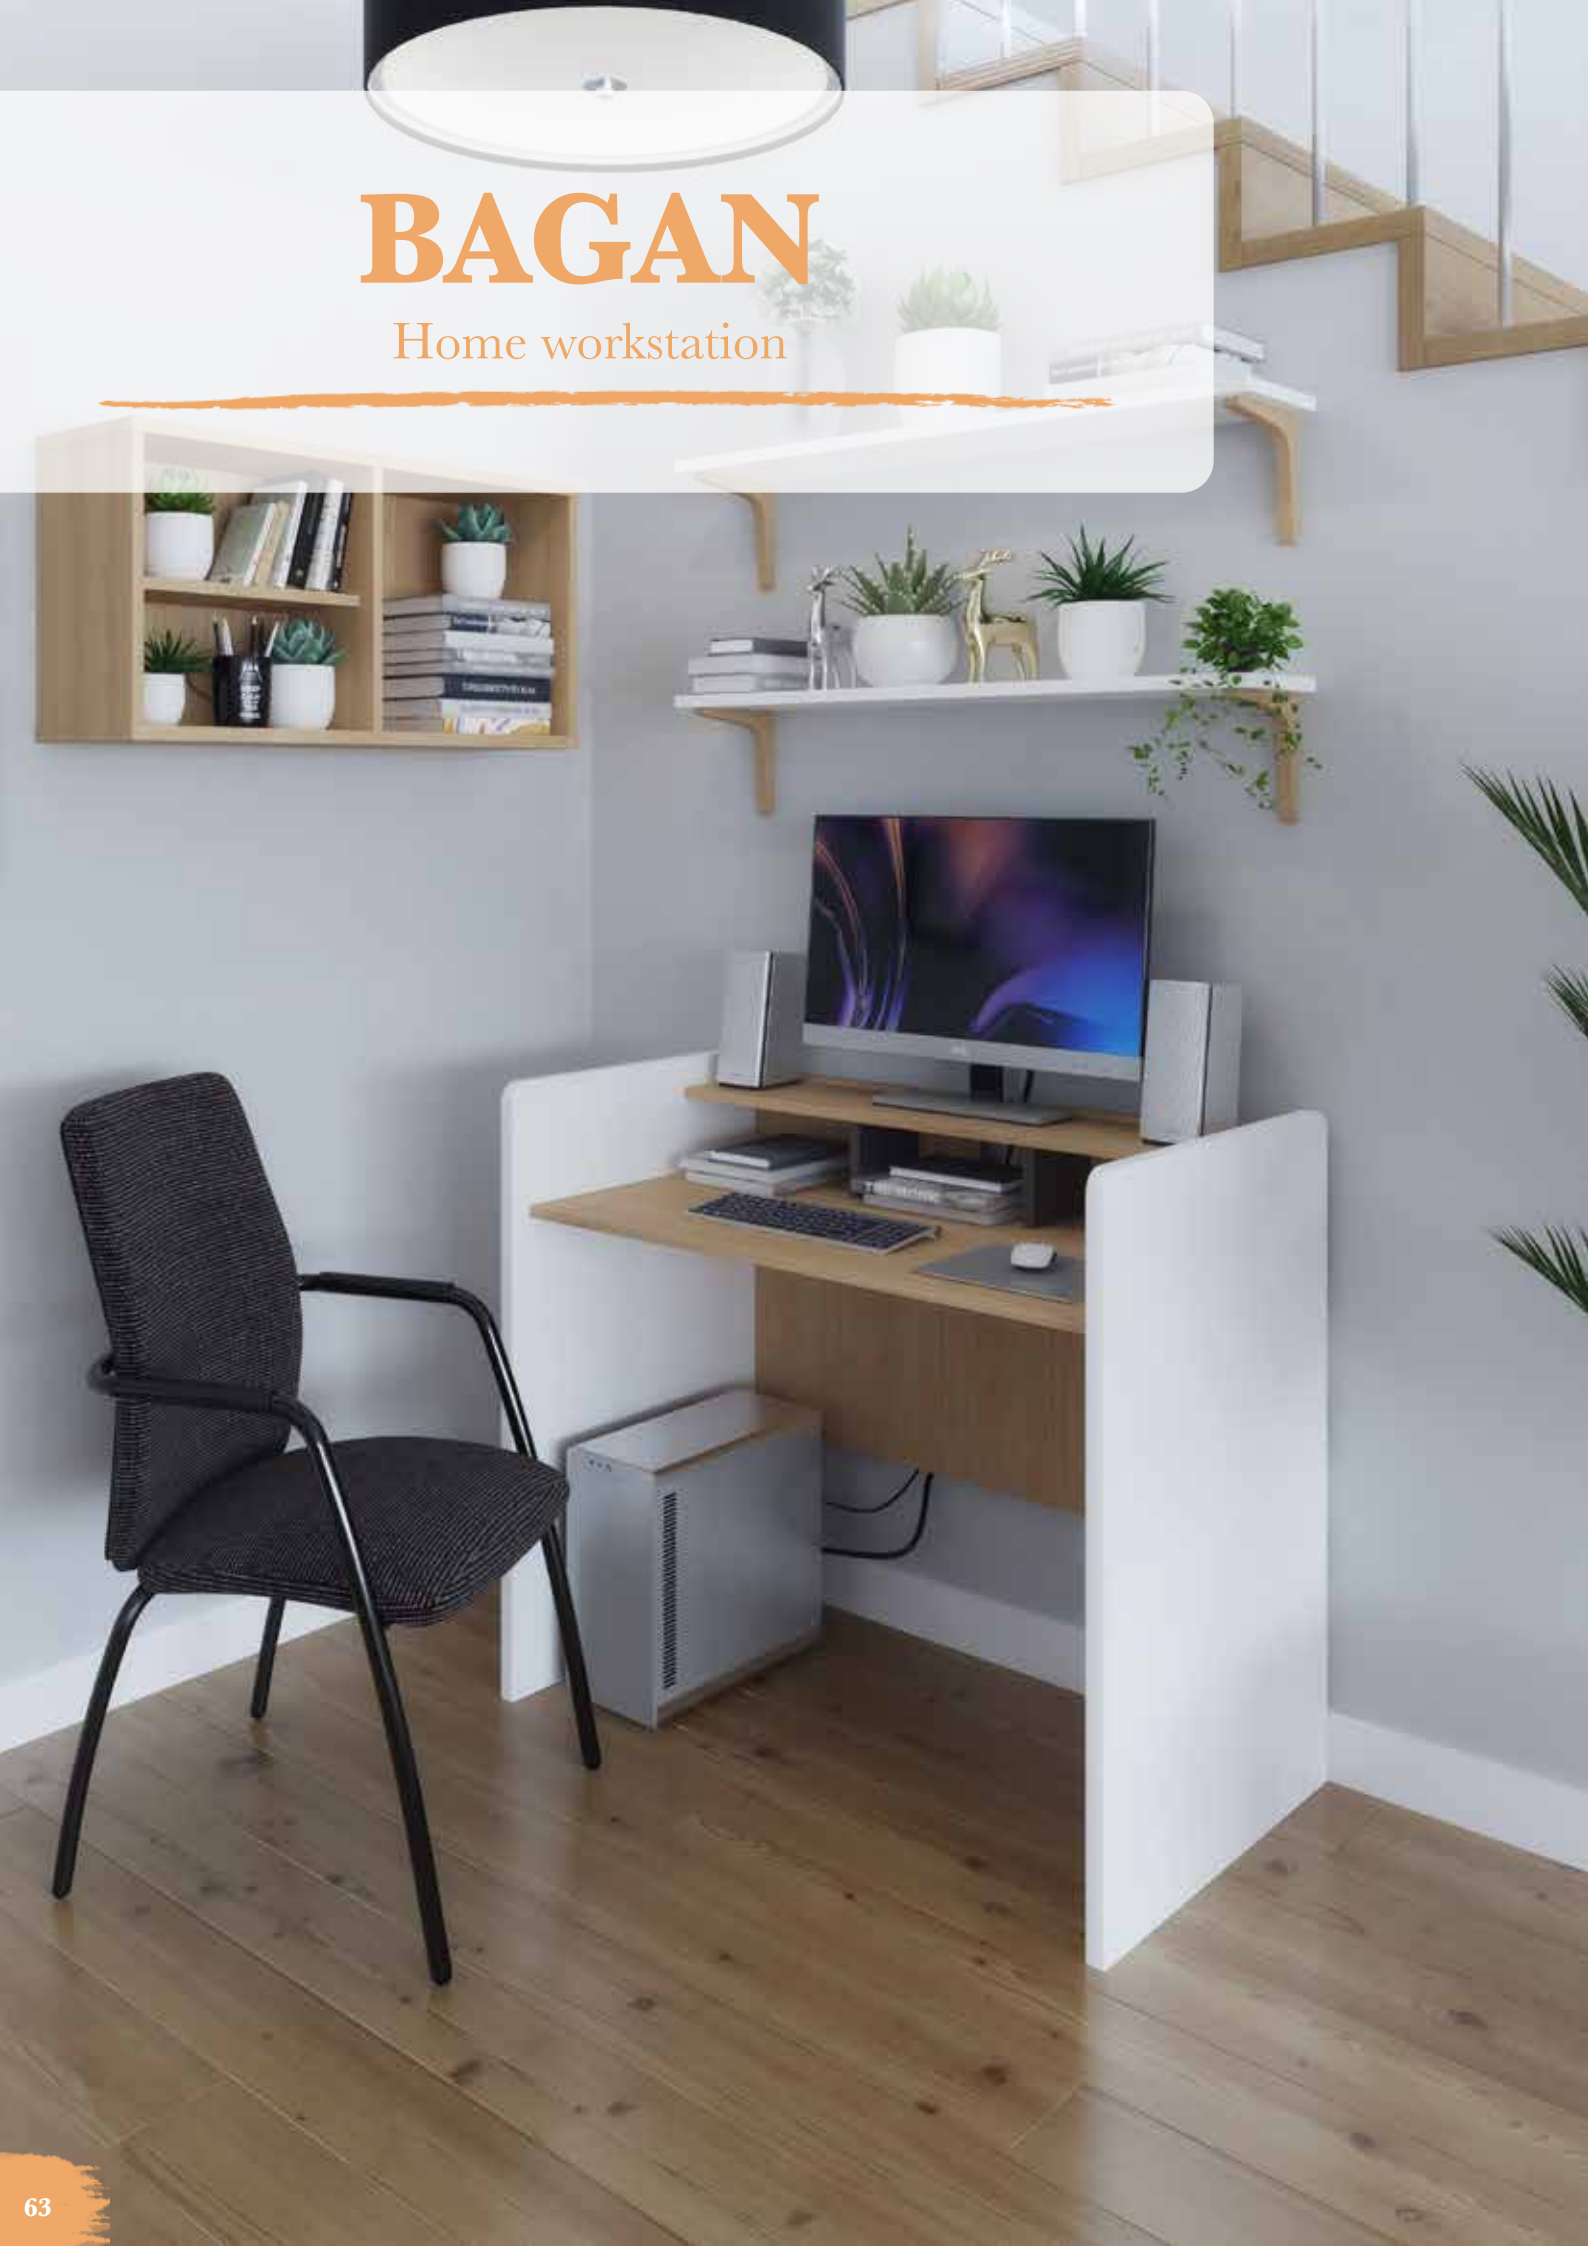

BAGAN

Home workstation

BAGAN

Home workstation

With its simple and timeless design, this Bagan desk will blend into any home interior. The shelf provides ample storage space for all your paperwork and paraphernalia, coupled with a clever design that keeps messy cables out of sight. This home office computer desk has sturdy panel ends and modesty panel to keep it stable and to support your computer and other office or work supplies, making it a wonderful choice for the home.

complete with
writing tablet
& storage areas

desktop height
730mm

white panel
ends with
adjustable feet

Workstation

| Code | Width | RRP |
|--------------|-------|-------------|
| BAGWS | 1000 | £225 |

Depth: 600
Height: 900

White

Kendal
Oak

Workstation colours