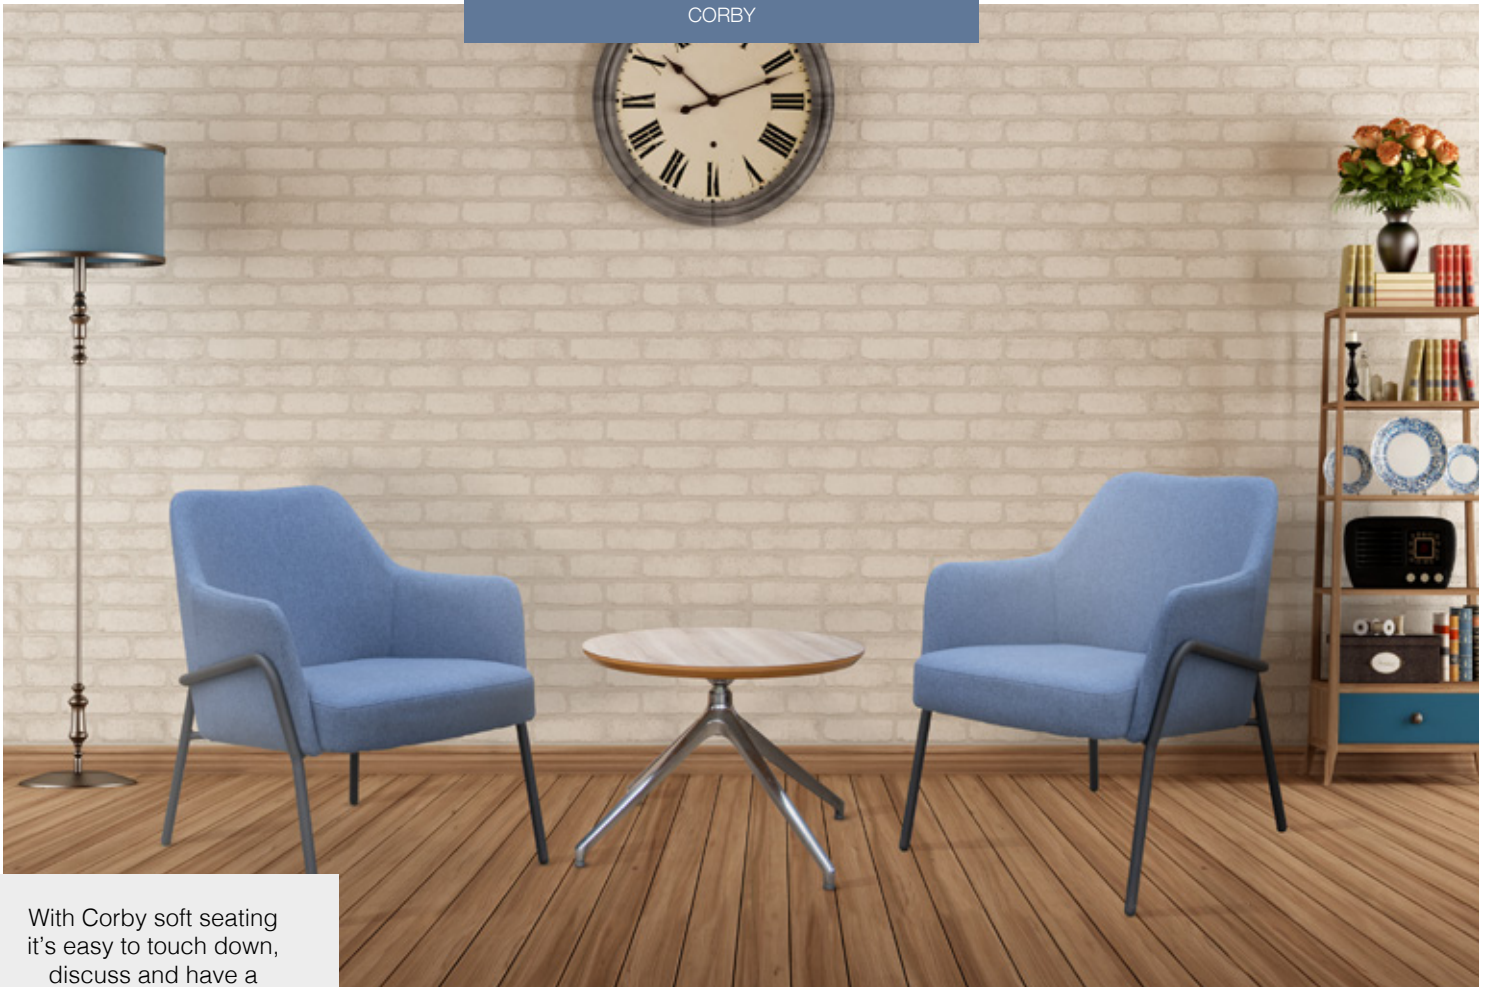

With Corby soft seating it's easy to touch down, discuss and have a meeting of the minds.

Comfortable and lightweight, the fully-upholstered elements in blue and grey variants arrange easily to suit the moment. Corby's relaxed and versatile elements suit a range of needs, from lounge spaces to open offices. Competitively priced, Corby is an easy way to come together.