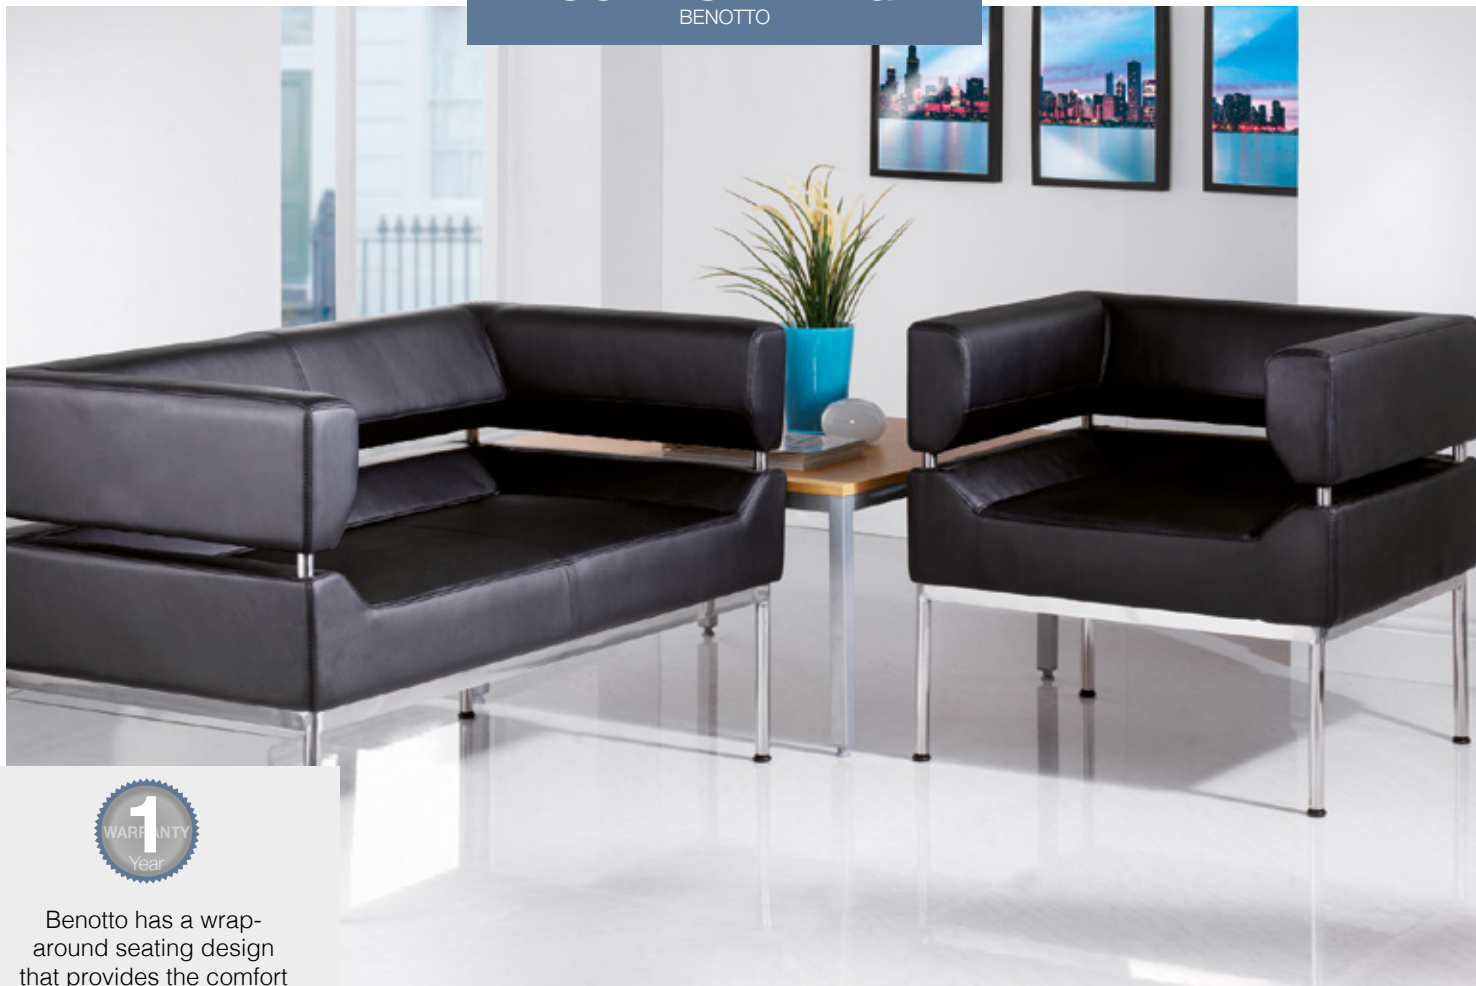

PAGE 441

LONDON

PAGE 442

DECCO

PAGE 443

SOFT SEATING

BENOTTO

Benotto has a wrap-around seating design that provides the comfort employees and visitors desire, and you can also rest assured knowing that you can rely on its style and durability. The square stainless steel frame and cylindrical legs add a touch of modernism to these comfortable, stylish faux leather chairs, and will make a statement in any reception area or lobby

Available in 1, 2 and 3 seater combinations

Curved, padded wrap around sides and back rest

Square underframe with cylindrical leg design

Durable leather effect upholstery with deep cushioned seats

CODE	DESCRIPTION	RRP
BEN50001	Single chair	£713
BEN50002	Two seater	£950
BEN50003	Three seater	£1425

	Overall width	Overall depth	Overall height	Seat width	Seat depth	Seat height	Back width	Back height
BEN50001	770	680	740	520	545	450	520	330
BEN50002	1150	680	740	890	545	450	890	330
BEN50003	1650	680	740	1400	545	450	1400	330