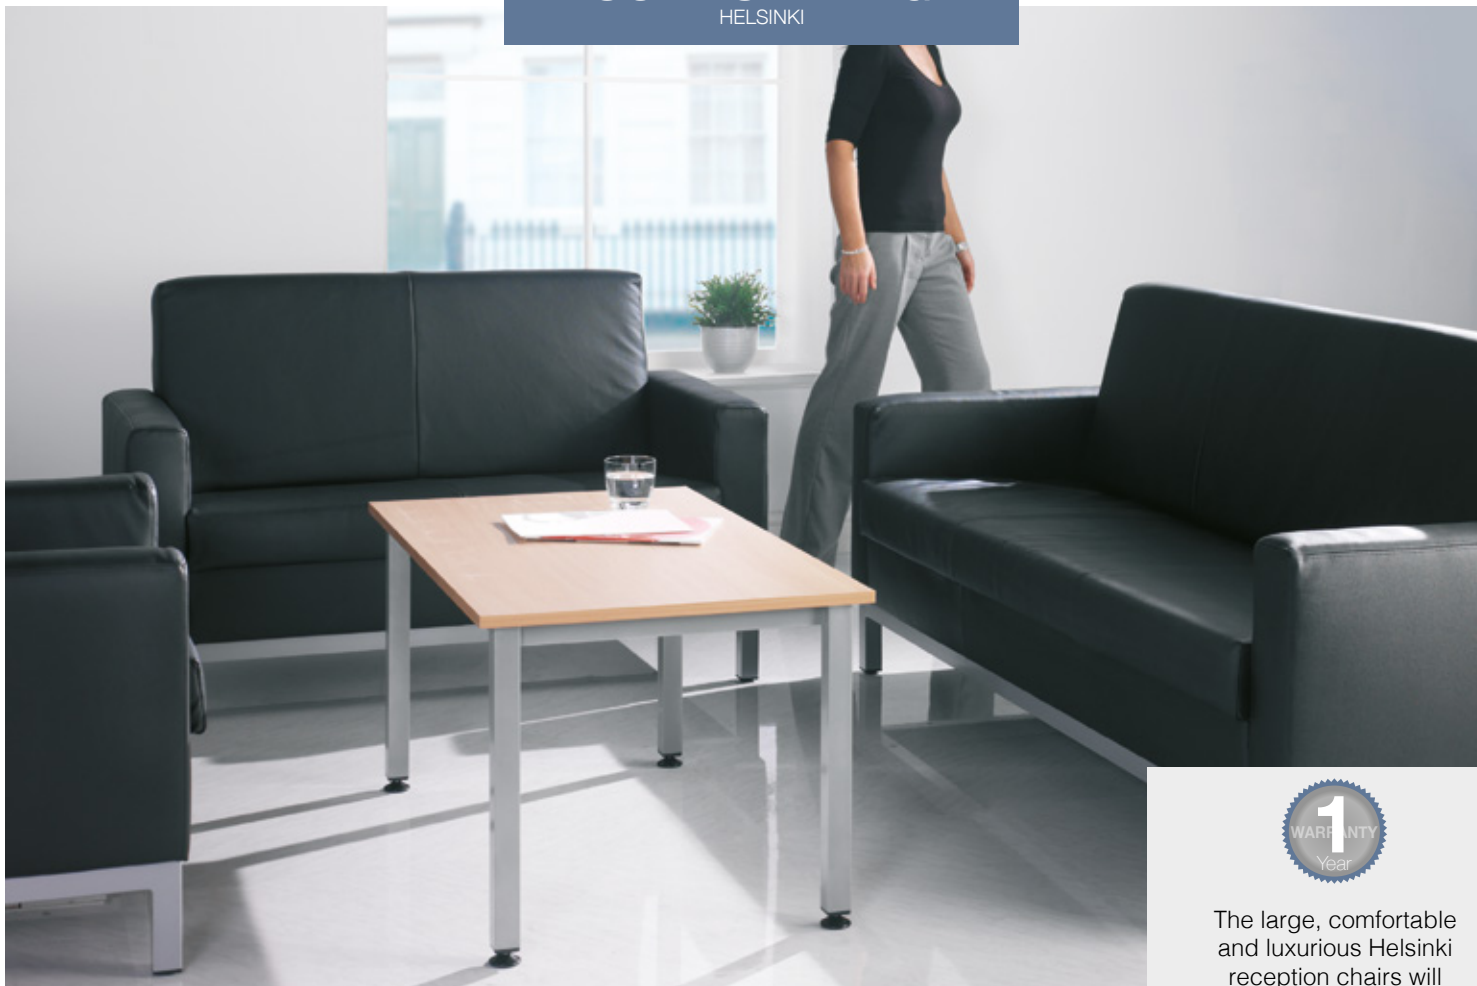

PAGE 441

LONDON

PAGE 442

DECCO

PAGE 443

SOFT SEATING

BENOTTO

Benotto has a wrap-around seating design that provides the comfort employees and visitors desire, and you can also rest assured knowing that you can rely on its style and durability. The square stainless steel frame and cylindrical legs add a touch of modernism to these comfortable, stylish faux leather chairs, and will make a statement in any reception area or lobby

STOCKED

Available from stock

Black Faux Leather

SOFT SEATING

HELSINKI

The large, comfortable and luxurious Helsinki reception chairs will make lovely additions to any office or reception area. Available in black leather, the deep padded seats and backs offer unmatched comfort and support for both employees and visitors sitting for extended periods of time, whilst at the same time adding a look of modern sophistication.

Black leather faced reception seating ideal for any modern interior

Square reception sofas available in 1, 2 and 3 seater combinations

Silver steel base and legs for strength and stability

Features deep cushioned seats and backs with a square block design, creating a stylish effect