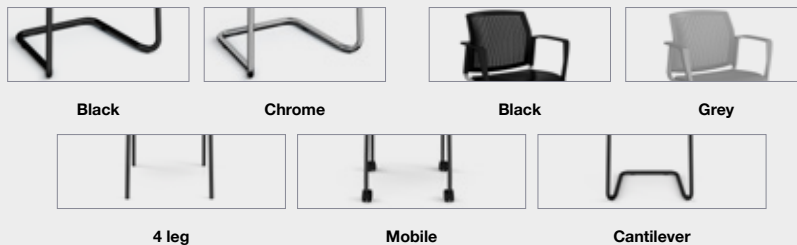

## FABRICS

Fabric bands  
A, B, C, D, E

## SPECIFICATION

Product  
guarantee

Designed &  
manufactured

EN1335-1:2000, EN1335-2:2009, BS 5459-2:2000+A2:2008

**Santana offers strong and durable seating options** that are both stylish and practical. The angled lines of these meeting room chairs create an unpretentious, contemporary look that blends well with just about any office design. Santana is available in black and grey shells, with numerous upholstered seating and frame options so people can relax and sit in comfort.

## OPTIONS