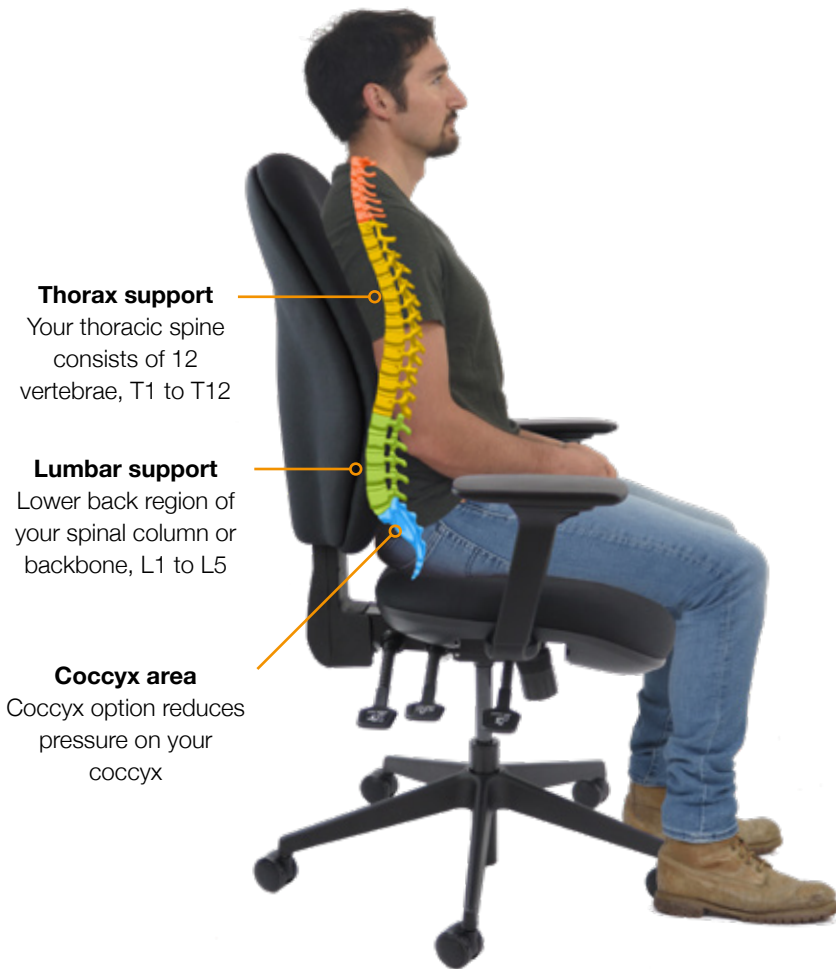

MECHANISMS

Gas lift adjustment
Heavy duty mechanism
Back height adjustment
Seat depth adjustment
Back rake adjustment
Weight tension control
Independent seat tilt

ARMS

4d adjustable
2 dimensional arm pad
Soft PU arm pad

ARMS

4d adjustable
2 dimensional arm pad
Soft PU arm pad

ARMS

4d adjustable
2 dimensional arm pad
Soft PU arm pad

ARMS

4d adjustable
2 dimensional arm pad
Soft PU arm pad

Thorax support

Your thoracic spine consists of 12 vertebrae, T1 to T12

Lumbar support

Lower back region of your spinal column or backbone, L1 to L5

Coccyx area

Coccyx option reduces pressure on your coccyx

Ergonomic design to improve posture to ensure perfect alignment of the spine, hips and shoulders, reducing the pressure on the lumbar and coccyx areas

Avoid unnecessary pressure on the spine

Optional extras

Coccyx cut out £65

Coccyx cut out reduces the pressure applied to the coccyx at the base of the spine while seated. The foam in the area has been replaced with a lower density to relieve pain.