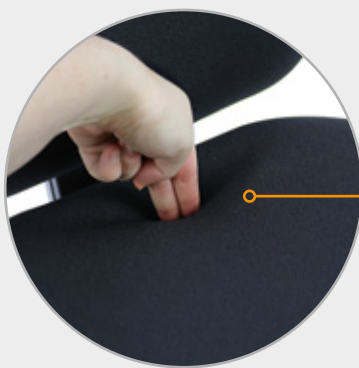

ARMS

4d adjustable
2 dimensional arm pad
Soft PU arm pad

ARMS

4d adjustable
2 dimensional arm pad
Soft PU arm pad

ARMS

4d adjustable
2 dimensional arm pad
Soft PU arm pad

Thorax support

Your thoracic spine consists of 12 vertebrae, T1 to T12

Lumbar support

Lower back region of your spinal column or backbone, L1 to L5

Coccyx area

Coccyx option reduces pressure on your coccyx

Ergonomic design to improve posture to ensure perfect alignment of the spine, hips and shoulders, reducing the pressure on the lumbar and coccyx areas

Avoid unnecessary pressure on the spine

Optional extras

Coccyx cut out £65

Coccyx cut out reduces the pressure applied to the coccyx at the base of the spine while seated. The foam in the area has been replaced with a lower density to relieve pain.