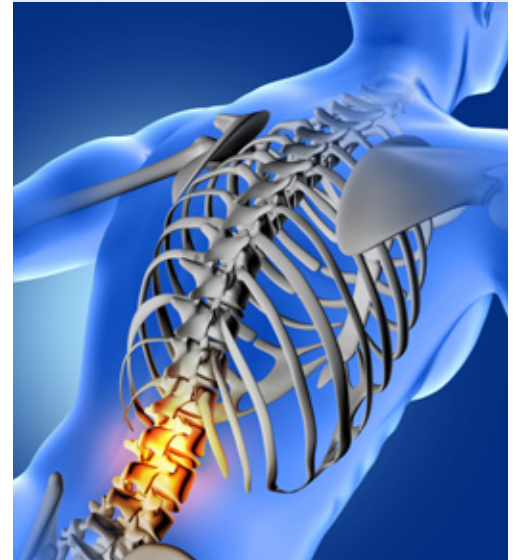

ARMS

4d adjustable
2 dimensional arm pad
Soft PU arm pad

ARMS

4d adjustable
2 dimensional arm pad
Soft PU arm pad

ARMS

4d adjustable
2 dimensional arm pad
Soft PU arm pad

Thorax support

Your thoracic spine consists of 12 vertebrae, T1 to T12

Lumbar support

Lower back region of your spinal column or backbone, L1 to L5

Coccyx area

Coccyx option reduces pressure on your coccyx

Ergonomic design to improve posture to ensure perfect alignment of the spine, hips and shoulders, reducing the pressure on the lumbar and coccyx areas

Avoid unnecessary pressure on the spine

Optional extras

Coccyx cut out £65

Coccyx cut out reduces the pressure applied to the coccyx at the base of the spine while seated. The foam in the area has been replaced with a lower density to relieve pain.