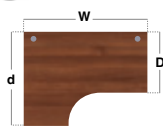

- Single straight desks 800mm deep with two cable ports
- MB8 & MB10 only have one cable access port

Left Hand Wave Desks

CODE	W	D	H	d	RRP
MB14WL	1400	800	725	990	£390
MB16WL	1600	800	725	990	£423

- Modern left hand wave desktops for a larger working area with H-frame leg
- Use individually or side-by-side with the right hand desk for a full wave effect

Right hand Wave Desks

CODE	W	D	H	d	RRP
MB14WR	1400	800	725	990	£390
MB16WR	1600	800	725	990	£423

- Modern right hand wave desktops for a larger working area with H-frame leg
- Use individually or side-by-side with the left hand desk for a full wave effect

Left Hand Ergonomic Desks

CODE	W	D	H	w	d	RRP
MB14EL	1400	800	725	600	1200	£516
MB16EL	1600	800	725	600	1200	£554
MB18EL	1800	800	725	600	1200	£617

- Ergonomic left hand desktops with full H-Frame leg return
- Ideal to fit into corners or cluster together to maximise office space