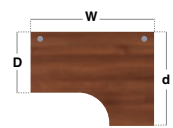

- Ergonomic right hand desktops with full H-Frame leg return
- Ideal to fit into corners or cluster together to maximise office space