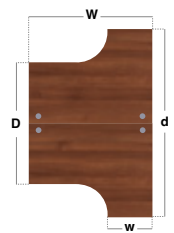

- Two ergonomic desks in a back-to-back cluster
- H-Frame legs are shared between desks with a modesty panel

Black (K)

Silver (S)

White (WH)

Beech (B)

Grey Oak (GO)

Oak (O)

Walnut (W)

White (WH)

Please add frame finish followed by desktop finish when ordering eg. **MB1612B** with White frame in Walnut = **MB1612BWHW**