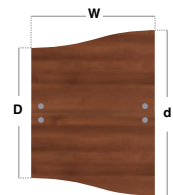

- Two straight 600mm desks back-to-back, both with single cable access ports
- Fully welded H-Frame leg design with shared leg and modesty panel

Back-to-Back Desks 1600mm

CODE	W	D	H	RRP
MB816B	800	1600	725	£528
MB1016B	1000	1600	725	£543
MB1216B	1200	1600	725	£554
MB1416B	1400	1600	725	£582
MB1616B	1600	1600	725	£595
MB1816B	1800	1600	725	£769

- Two straight 800mm desks back-to-back, two cable ports
- MB816 & MB1016 only have one cable access port

Back-to-Back Wave Desks

CODE	W	D	H	d	RRP
MB14WB	1400	1600	725	1980	£734
MB16WB	1600	1600	725	1980	£802