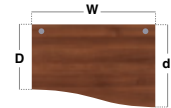

- Modern right hand wave desktops for a larger working area with H-frame leg
- Use individually or side-by-side with the left hand desk for a full wave effect