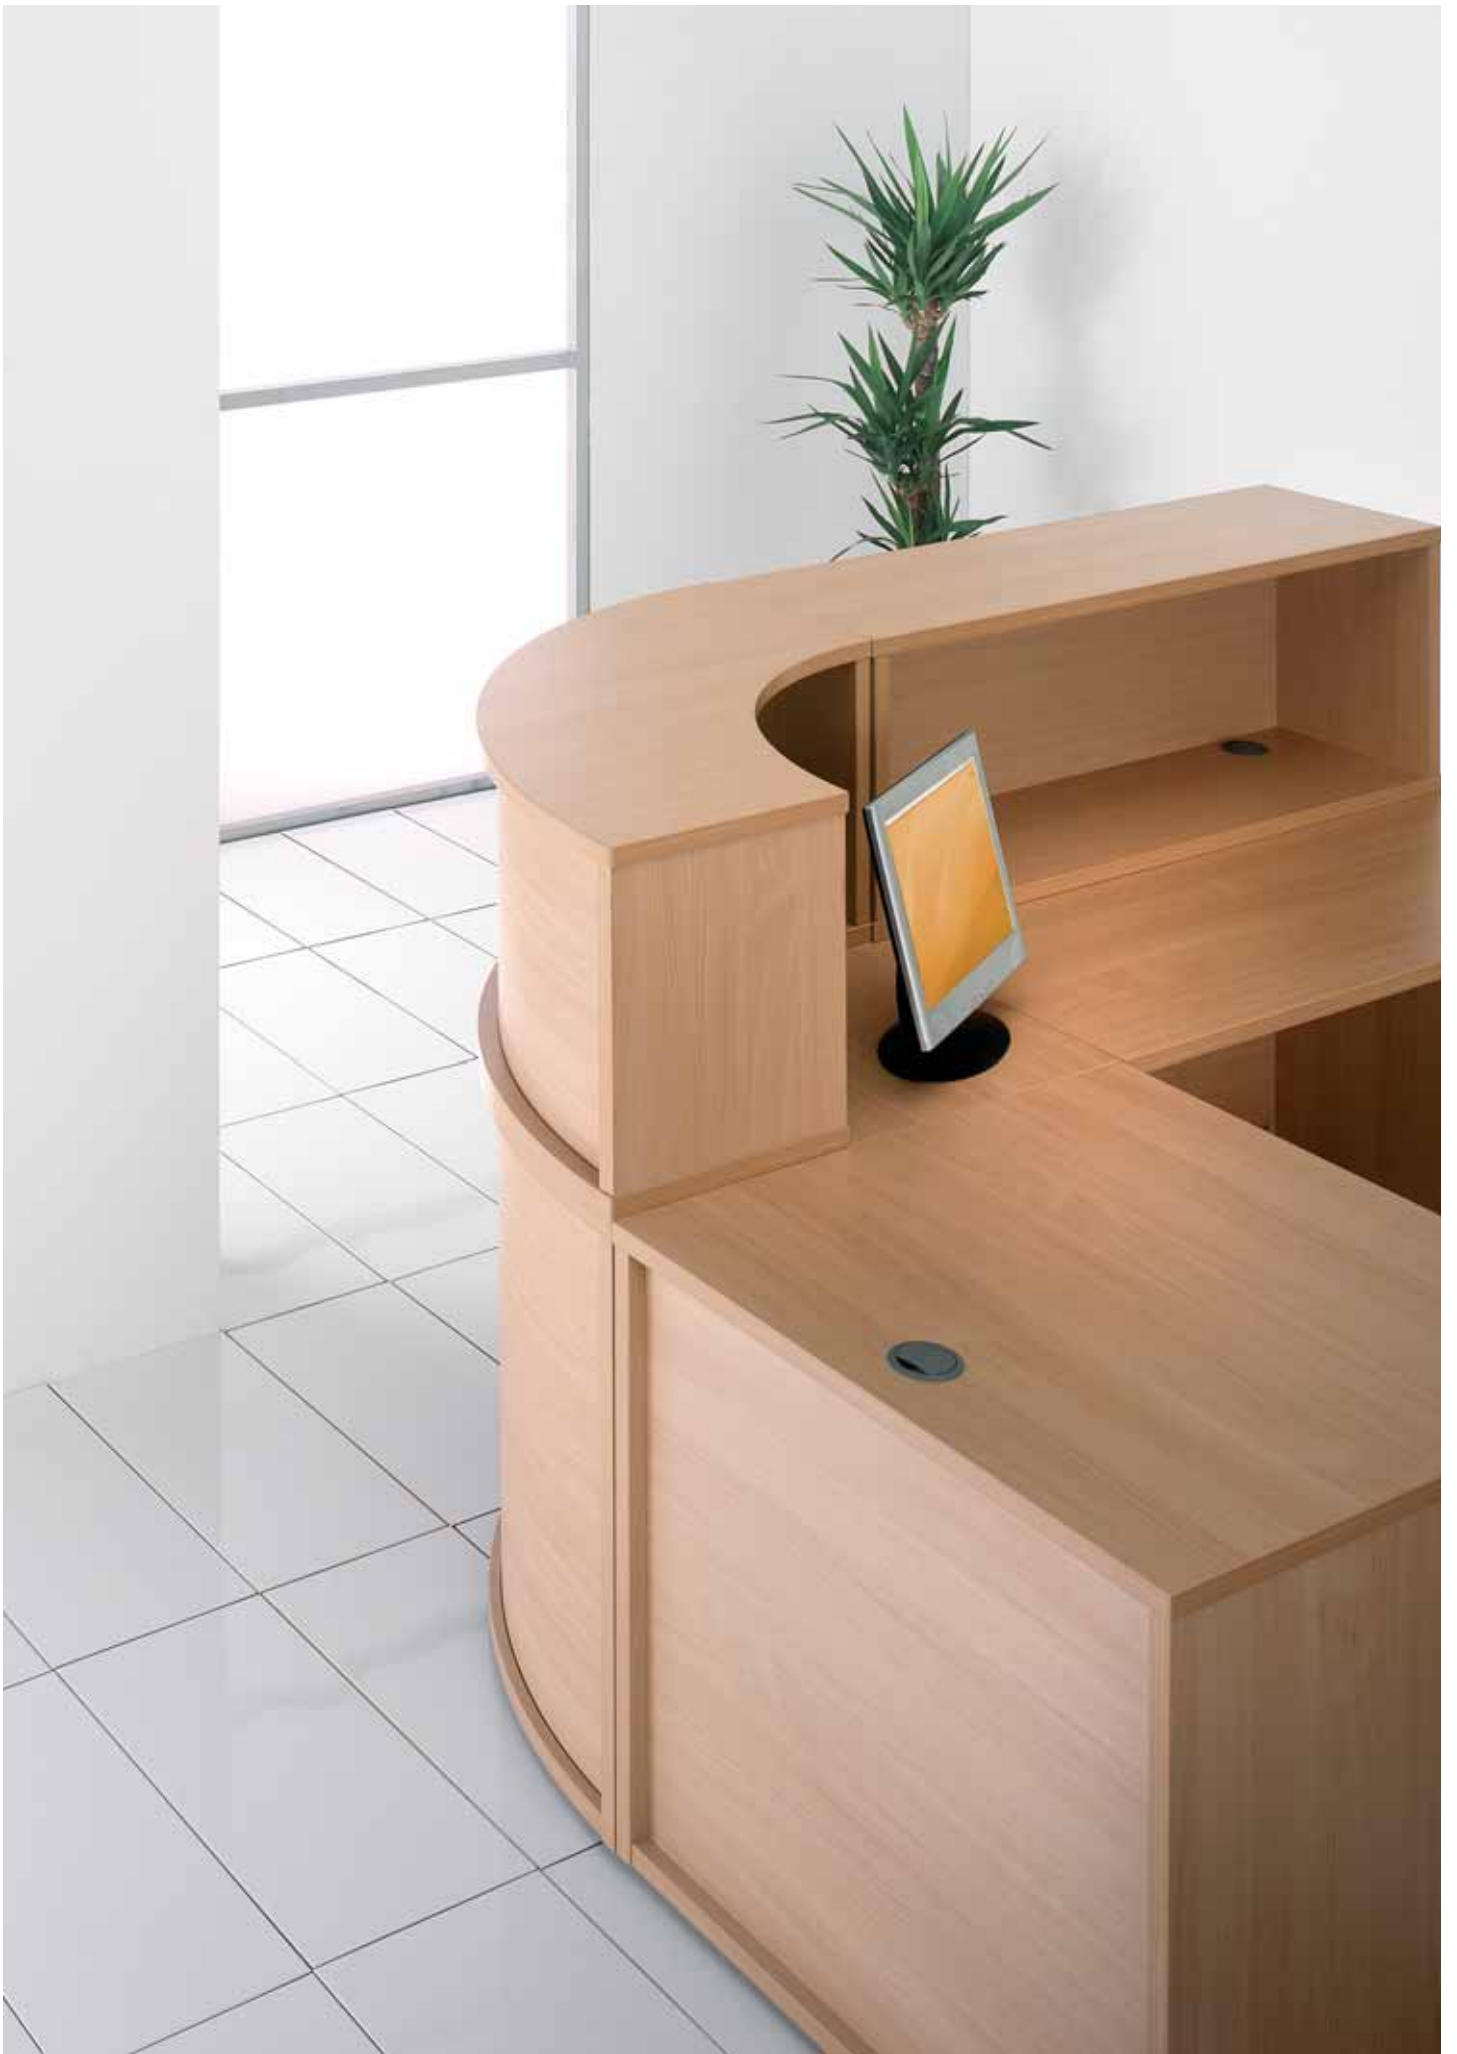

# Reception

denver / colorado

Two distinct modular reception units. The denver range allows multiple reception configurations to be created using desks and hutch to create the right look and style for any reception. The colorado range is simple yet unique in its appearance.

## Overview

Introduction

**Denver** complete modular reception unit that can be arranged in a variety of configurations with the desk and hutch units.

Available in a beech finish either as a straight desk or corner unit with matching hutch, in a scratch resistant finish.

The cable ports link up between the top and base units.

MFC board sourced from FSC Certified Supplier.

**Colorado** reception unit is available in Beech (B), Maple (M), or Oak (O). Optional return desk for more working space.