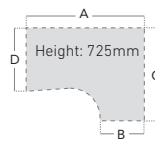

CODE	A	B
M1S10	1000	600
M1S12	1200	600
M1S14	1400	600
M1S16	1600	600
M1S18	1800	600

Select your colour: Woodland Beech / White

Momento Straight Desk

25mm desk tops, 3mm ABS edging, double upright leg design. Adjustable feet. Cable ports.

CODE	A	B
M1S10	1000	800
M1S12	1200	800
M1S14	1400	800
M1S16	1600	800
M1S18	1800	800

Select your colour: Woodland Beech (B) • White (WH)

Momento Right Hand Ergonomic Desk

Right hand version shown

25mm desk tops, 3mm ABS edging, double upright leg design. Adjustable feet. Cable ports.

CODE	A	B	C	D
M1E16R	1600	600	1200	800

Select your colour: Woodland Beech (B) • White (WH)

Momento Left Hand Ergonomic Desk

Left hand version shown

25mm desk tops, 3mm ABS edging, double upright leg design. Adjustable feet. Cable ports.