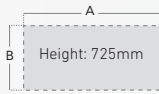

CODE	A	B
M1S10	1000	600
M1S12	1200	600
M1S14	1400	600
M1S16	1600	600
M1S18	1800	600

Select your colour: Woodland Beech / White

Momento Straight Desk

25mm desk tops, 3mm ABS edging, double upright leg design. Adjustable feet. Cable ports.

CODE	A	B
M1S10	1000	800
M1S12	1200	800
M1S14	1400	800
M1S16	1600	800
M1S18	1800	800

Select your colour: Woodland Beech (B) • White (WH)

Momento Right Hand Ergonomic Desk

Right hand version shown

25mm desk tops, 3mm ABS edging, double upright leg design. Adjustable feet. Cable ports.

CODE	A	B	C	D
M1E16R	1600	600	1200	800

Select your colour: Woodland Beech (B) • White (WH)

Momento Left Hand Ergonomic Desk

Left hand version shown

25mm desk tops, 3mm ABS edging, double upright leg design. Adjustable feet. Cable ports.