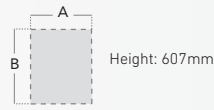

25mm MFC top, 18mm MFC carcass, lockable drawers, Ferrari metal drawer runners, solid drawer sides, accommodates both A4 and foolscap files.

CODE	A	B	DRAWERS
MOM2MP	424	600	2 Drawer

Select your colour: Woodland Beech (B) • White (WH)