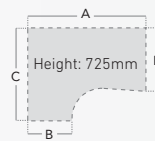

CODE	A	B
M1S10	1000	800
M1S12	1200	800
M1S14	1400	800
M1S16	1600	800
M1S18	1800	800

Select your colour: Woodland Beech (B) • White (WH)

Momento Right Hand Ergonomic Desk

Right hand version shown

25mm desk tops, 3mm ABS edging, double upright leg design. Adjustable feet. Cable ports.

CODE	A	B	C	D
M1E16R	1600	600	1200	800

Select your colour: Woodland Beech (B) • White (WH)

Momento Left Hand Ergonomic Desk

Left hand version shown

25mm desk tops, 3mm ABS edging, double upright leg design. Adjustable feet. Cable ports.

CODE	A	B	C	D
M1E16L	1600	600	1200	800

Select your colour: Woodland Beech (B) • White (WH)

Momento Right Hand Wave Desk

Right hand version shown

25mm desk tops, 3mm ABS edging, double upright leg design. Adjustable feet. Cable ports.

CODE	A	B	C
M1W12R	1200	990	800
M1W14R	1400	990	800
M1W16R	1600	990	800

Select your colour: Woodland Beech (B) • White (WH)

Momento Left Hand Wave Desk

Left hand version shown

25mm desk tops, 3mm ABS edging, double upright leg design. Adjustable feet. Cable ports.