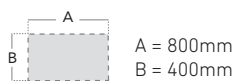

CODE	HEIGHT	SHELVES
ML	740	1
MM	1440	3
MT	1790	4

Select your colour: Woodland Beech (B) • White (WH)