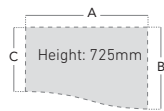

CODE	A	B
M1S10	1000	800
M1S12	1200	800
M1S14	1400	800
M1S16	1600	800
M1S18	1800	800

Select your colour: Woodland Beech (B) • White (WH)

Momento Right Hand Ergonomic Desk

Right hand version shown

25mm desk tops, 3mm ABS edging, double upright leg design. Adjustable feet. Cable ports.

CODE	A	B	C	D
M1E16R	1600	600	1200	800

Select your colour: Woodland Beech (B) • White (WH)

Momento Left Hand Ergonomic Desk

Left hand version shown

25mm desk tops, 3mm ABS edging, double upright leg design. Adjustable feet. Cable ports.

CODE	A	B	C	D
M1E16L	1600	600	1200	800

Select your colour: Woodland Beech (B) • White (WH)

Momento Right Hand Wave Desk

Right hand version shown

25mm desk tops, 3mm ABS edging, double upright leg design. Adjustable feet. Cable ports.

CODE	A	B	C
M1W12R	1200	990	800
M1W14R	1400	990	800
M1W16R	1600	990	800

Select your colour: Woodland Beech (B) • White (WH)

Momento Left Hand Wave Desk

Left hand version shown

25mm desk tops, 3mm ABS edging, double upright leg design. Adjustable feet. Cable ports.