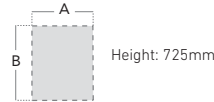

CODE	A	B	DRAWERS
MOM600P	424	600	3 Drawer
MOM800P	424	800	3 Drawer

Select your colour: Woodland Beech (B) • White (WH)