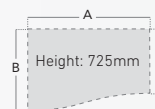

CODE	A	B	C	D
M1E16R	1600	600	1200	800

Select your colour: Woodland Beech (B) • White (WH)

Momento Left Hand Ergonomic Desk

Left hand version shown

25mm desk tops, 3mm ABS edging, double upright leg design. Adjustable feet. Cable ports.

CODE	A	B	C	D
M1E16L	1600	600	1200	800

Select your colour: Woodland Beech (B) • White (WH)

Momento Right Hand Wave Desk

Right hand version shown

25mm desk tops, 3mm ABS edging, double upright leg design. Adjustable feet. Cable ports.

CODE	A	B	C
M1W12R	1200	990	800
M1W14R	1400	990	800
M1W16R	1600	990	800

Select your colour: Woodland Beech (B) • White (WH)

Momento Left Hand Wave Desk

Left hand version shown

25mm desk tops, 3mm ABS edging, double upright leg design. Adjustable feet. Cable ports.