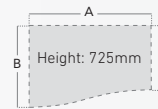

CODE	A	B
MC16P33S	1600	800
MC18P33S	1800	800

Select your colour: Beech (B) • Oak (O)

Left Hand Ergonomic Desk

Silver, deluxe double upright cantilever leg for greater strength. With two cable access ports in a 25mm top. Accepts one fixed pedestal on 800mm end.

CODE	A	B	C	D
25SEL16*	1600	600	1200	800
25SEL18*	1800	600	1200	800

Select your colour: Beech (B) • Oak (O)
• Maple (M)*Available

Right Hand Ergonomic Desk

Silver, deluxe double upright cantilever leg for greater strength. With two cable access ports in a 25mm top. Accepts one fixed pedestal on 800mm end.

CODE	A	B	C	D
25SER16*	1600	600	1200	800
25SER18*	1800	600	1200	800

Select your colour: Beech (B) • Oak (O)
• Maple (M)*Available

Left Hand Wave Desk

Silver, deluxe double upright cantilever leg for greater strength. With two cable access ports in a 25mm top. Accepts one fixed pedestal on 800mm end.