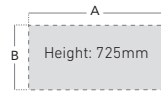

Straight Desk
600mm Deep

*600mm Deep Desk.

Shallow desks 600mm deep with double upright cantilever leg. Fitted with 2 cable ports. 800mm and 1000mm supplied with only one cable port.

CODE	A	B
MC608*	800	600
MC610*	1000	600
MC612*	1200	600
MC614*	1400	600
MC616*	1600	600
MC618*	1800	600

Select your colour: Beech (B) • Oak (O)
• Maple (M)*Available

Straight Desk

Deluxe double upright silver cantilever leg for greater strength. With two cable access ports in a 25mm top except MC8S which has one cable access port only.

CODE	A	B
MC8S*	800	800
MC10S*	1000	800
MC12S*	1200	800
MC14S*	1400	800
MC16S*	1600	800
MC18S*	1800	800

Select your colour: Beech (B) • Oak (O)
• Maple (M)*Available

Straight Desk with 2
Drawer Pedestal

Deluxe double upright silver cantilever leg for greater strength. With two cable access ports in a 25mm top. With fixed 2 drawer lockable pedestal. Accepts A4 & foolscap files. Pedestal can be fitted to left or right hand side.

CODE	A	B
MC12P2S	1200	800
MC14P2S	1400	800
MC16P2S	1600	800
MC18P2S	1800	800

Select your colour: Beech (B) • Oak (O)

Straight Desk with 3
Drawer Pedestal

Deluxe double upright silver cantilever leg for greater strength. With two cable access ports in a 25mm top. With fixed 3 drawer lockable pedestal. Pedestal can be fitted to left or right hand side.

CODE	A	B
MC12P3S	1200	800
MC14P3S	1400	800
MC16P3S	1600	800
MC18P3S	1800	800

Select your colour: Beech (B) • Oak (O)

Straight Desk with 2 and
2 Drawer Pedestals

Deluxe double upright silver cantilever leg for greater strength. With two cable access ports in a 25mm top. With fixed double 2 drawer lockable pedestals. Accepts A4 & foolscap files.

CODE	A	B
MC16P22S	1600	800
MC18P22S	1800	800

Select your colour: Beech (B) • Oak (O)

Straight Desk with 2 and
3 Drawer Pedestals