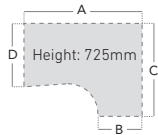

CODE	A	B
MC16P33S	1600	800
MC18P33S	1800	800

Select your colour: Beech (B) • Oak (O)

Left Hand Ergonomic Desk

Silver, deluxe double upright cantilever leg for greater strength. With two cable access ports in a 25mm top. Accepts one fixed pedestal on 800mm end.

CODE	A	B	C	D
25SEL16*	1600	600	1200	800
25SEL18*	1800	600	1200	800

Select your colour: Beech (B) • Oak (O)
• Maple (M)*Available

Right Hand Ergonomic Desk

Silver, deluxe double upright cantilever leg for greater strength. With two cable access ports in a 25mm top. Accepts one fixed pedestal on 800mm end.

Height: 725mm

*Please note: Wood grain runs in direction of "A" shown

CODE	A	B
MC608*	800	600
MC610*	1000	600
MC612*	1200	600
MC614*	1400	600

Select your colour: Beech (B) • Oak (O)

• Maple (M)*Available

Secondary Storage