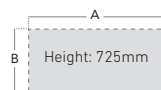

Straight Desk
600mm Deep

*600mm Deep Desk.

Shallow desks 600mm deep with double upright cantilever leg. Fitted with 2 cable ports. 800mm and 1000mm supplied with only one cable port.

CODE	A	B
MC608*	800	600
MC610*	1000	600
MC612*	1200	600
MC614*	1400	600
MC616*	1600	600
MC618*	1800	600

Select your colour: Beech (B) • Oak (O)
• Maple (M)*Available

Straight Desk

Deluxe double upright silver cantilever leg for greater strength. With two cable access ports in a 25mm top except MC8S which has one cable access port only.

CODE	A	B
MC8S*	800	800
MC10S*	1000	800
MC12S*	1200	800
MC14S*	1400	800
MC16S*	1600	800
MC18S*	1800	800

Select your colour: Beech (B) • Oak (O)
• Maple (M)*Available

Straight Desk with 2
Drawer Pedestal

Deluxe double upright silver cantilever leg for greater strength. With two cable access ports in a 25mm top. With fixed 2 drawer lockable pedestal. Accepts A4 & foolscap files. Pedestal can be fitted to left or right hand side.

CODE	A	B
MC12P2S	1200	800
MC14P2S	1400	800
MC16P2S	1600	800
MC18P2S	1800	800

Select your colour: Beech (B) • Oak (O)

Straight Desk with 3
Drawer Pedestal

Deluxe double upright silver cantilever leg for greater strength. With two cable access ports in a 25mm top. With fixed 3 drawer lockable pedestal. Pedestal can be fitted to left or right hand side.

CODE	A	B
MC12P3S	1200	800
MC14P3S	1400	800
MC16P3S	1600	800
MC18P3S	1800	800

Select your colour: Beech (B) • Oak (O)

Straight Desk with 2 and
2 Drawer Pedestals

Deluxe double upright silver cantilever leg for greater strength. With two cable access ports in a 25mm top. With fixed double 2 drawer lockable pedestals. Accepts A4 & foolscap files.

CODE	A	B
MC16P22S	1600	800
MC18P22S	1800	800

Select your colour: Beech (B) • Oak (O)

Straight Desk with 2 and
3 Drawer Pedestals