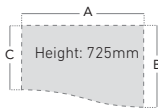

Left Hand Ergonomic Desk

Silver, deluxe double upright cantilever leg for greater strength. With two cable access ports in a 25mm top. Accepts one fixed pedestal on 800mm end.

CODE	A	B	C	D
25SEL16*	1600	600	1200	800
25SEL18*	1800	600	1200	800

Select your colour: Beech (B) • Oak (O)
• Maple (M)*Available

Right Hand Ergonomic Desk

Silver, deluxe double upright cantilever leg for greater strength. With two cable access ports in a 25mm top. Accepts one fixed pedestal on 800mm end.

CODE	A	B	C	D
25SER16*	1600	600	1200	800
25SER18*	1800	600	1200	800

Select your colour: Beech (B) • Oak (O)
• Maple (M)*Available

Left Hand Wave Desk

Silver, deluxe double upright cantilever leg for greater strength. With two cable access ports in a 25mm top. Accepts one fixed pedestal on 800mm end.

CODE	A	B	C
25SWL12*	1200	990	800
25SWL14*	1400	990	800
25SWL16*	1600	990	800

Select your colour: Beech (B) • Oak (O)
• Maple (M)*Available

Right Hand Wave Desk

Silver, deluxe double upright cantilever leg for greater strength. With two cable access ports in a 25mm top. Accepts one fixed pedestal on 800mm end.

CODE	A	B	C
25SWR12*	1200	990	800
25SWR14*	1400	990	800
25SWR16*	1600	990	800

Select your colour: Beech (B) • Oak (O)
• Maple (M)*Available

2 and 3 Drawer Fixed Pedestals

R2F with one filing drawer and one box drawer (fully locking). Accepts both A4 & foolscap files.
R3F with three box drawers (fully locking).

CODE	A	B	DRAWERS
R2F	416	590	2 Drawers
R3F	416	590	3 Drawers

Select your colour: Beech (B) • Oak (O)

2 and 3 Drawer Mobile Pedestals

25mm MFC top, 18mm MFC carcass, Lockable drawers, Ferrari metal drawer runners, solid drawer sides, R2M accommodates both A4 and foolscap files.

CODE	A	B	DRAWERS
R2M	424	600	2 Drawers
R3M	424	600	3 Drawers

Select your colour: Beech (B) • Oak (O)

Desk High Pedestal