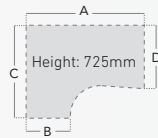

CODE	A	B
MC16P33S	1600	800
MC18P33S	1800	800

Select your colour: Beech (B) • Oak (O)

Left Hand Ergonomic Desk

Silver, deluxe double upright cantilever leg for greater strength. With two cable access ports in a 25mm top. Accepts one fixed pedestal on 800mm end.

CODE	A	B	C	D
25SEL16*	1600	600	1200	800
25SEL18*	1800	600	1200	800

Select your colour: Beech (B) • Oak (O)
• Maple (M)*Available

Right Hand Ergonomic Desk

Silver, deluxe double upright cantilever leg for greater strength. With two cable access ports in a 25mm top. Accepts one fixed pedestal on 800mm end.

Height: 725mm

*Please note: Wood grain runs in direction of "A" shown

CODE	A	B
MC608*	800	600
MC610*	1000	600
MC612*	1200	600
MC614*	1400	600

Select your colour: Beech (B) • Oak (O)

• Maple (M)*Available

Secondary Storage