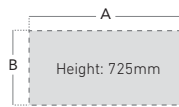

CODE	A	B
H025	2500	1200

Select your colour: Beech (B) • Oak (O)

Boardroom table with 25mm top.

Rectangular Boardroom Table

CODE	A	B
HR25	2500	1200

Select your colour: Beech (B) • Oak (O)

Boardroom table with 25mm top.