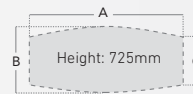

CODE	A	B	C
HB25	2500	1200	800

Select your colour: Beech (B) • Oak (O)

Boardroom table with 25mm top.