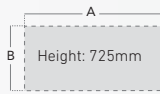

Rectangular Boardroom Table

Boardroom table with 25mm top.

CODE	A	B
EB18	1800	1000
EB20	2000	1000

Select your colour: Beech (B) • Oak (O)

Radial Boardroom Table

Boardroom table with 25mm top.

Height: 725mm

CODE	A	B
ERB24	2400	1300-800

Select your colour: Beech (B) • Oak (O)

Radial End Boardroom Table

Boardroom table with 25mm top.

Height: 725mm

CODE	A	B
EB24	2400	1000

Select your colour: Beech (B) • Oak (O)

Circular Boardroom Table

Boardroom table with 25mm top. Free standing with cruciform legs.

Height: 725mm

CODE	A
RT12	1200

Select your colour: Beech (B) • Oak (O)

Extension Table

EB10D

EB10

Boardroom table with 25mm top.

Height: 725mm