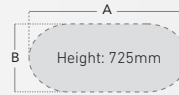

CODE	A	B
H025	2500	1200

Select your colour: Beech (B) • Oak (O)

Boardroom table with 25mm top.