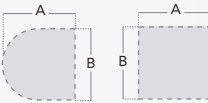

Rectangular Boardroom Table

Boardroom table with 25mm top.

CODE	A	B
EB18	1800	1000
EB20	2000	1000

Select your colour: Beech (B) • Oak (O)

Radial Boardroom Table

Boardroom table with 25mm top.

Height: 725mm

CODE	A	B
ERB24	2400	1300-800

Select your colour: Beech (B) • Oak (O)

Radial End Boardroom Table

Boardroom table with 25mm top.

Height: 725mm

CODE	A	B
EB24	2400	1000

Select your colour: Beech (B) • Oak (O)

Circular Boardroom Table

Boardroom table with 25mm top. Free standing with cruciform legs.

Height: 725mm

CODE	A
RT12	1200

Select your colour: Beech (B) • Oak (O)

Extension Table

EB10D

EB10

Boardroom table with 25mm top.

Height: 725mm

CODE	A	B
EB10D	1000	1000
EB10	1000	1000

Select your colour: Beech (B) • Oak (O)

Other Configurations Available

CONFIGURATION	UNITS	SEATS
	1 x EB18	8
	2 x EB10D 1 x EB10	10
	2 x EB10D	8
	1 x EB24	8-10

CONFIGURATION	UNITS	SEATS
	2 x EB10D 1 x EB20	12-14
	2 x EB10D 2 x EB20	18-20
	1 x RT12	4