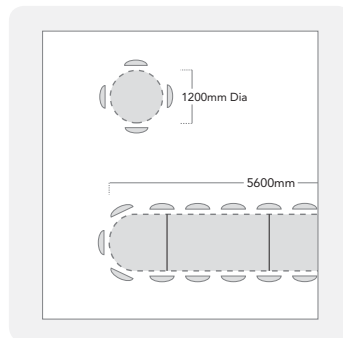

Technical specification

1

Modular configurations to accommodate every environment.