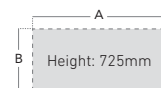

CODE	A	B
FT430	1228	746
FT630	1524	746

Select your colour: Beech (B) • Oak (O)

• Maple NOT Available

18mm top, 22mm diameter tubular legs, spring clip mechanism that locks the leg in place when unfolded.