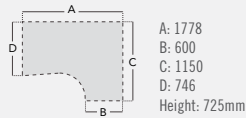

MAESTRO

PRODUCT OVERVIEW - A SELECTION OF PRODUCTS FROM THE RANGE

DESK WITH 2 AND 3 DRAWER PEDESTALS (H-FRAME)

Maestro 18mm top pack, back panel and 'H' Frame leg set. With fixed 3 & 2 drawer fixed pedestals. With two cable access ports. Accepts A4 & foolscap files.

Available Finish: Beech (B) • Oak (O)

DESK WITH 2 AND 3 DRAWER PEDESTALS (CANTILEVER LEG)

Maestro 18mm top pack, back panel and Cantilever Leg set. With 3 & 2 drawer fixed pedestals. With two cable access ports. Accepts A4 & foolscap files.

Available Finish: Beech (B) • Oak (O)

ERGONOMIC DESK WITH 2 DRAWER PEDESTAL (CANTILEVER LEG)

Maestro 18mm top pack, back panel and Cantilever leg set. With 2 drawer fixed pedestal. Two cable access ports. Accepts A4 & foolscap files. Available either left or right hand desk.

Right Hand Desk Shown

Available Finish: Beech (B) • Oak (O)

DESK WITH 2 AND 3 DRAWER PEDESTALS (PANEL END LEG)

Maestro 18mm top pack, back panel and Panel-End Leg set. With 3 & 2 drawer fixed pedestals. With two cable access ports. Accepts A4 & foolscap files.

Available Finish: Beech (B) • Oak (O)

FILING CABINETS

With full drawer extension, ball bearing runners, fully lockable anti-tilt mechanism. 45Kg drawer weight loading. Accepts only foolscap files.

Available Finish: Beech (B) • Oak (O)

STATIONERY CUPBOARD

Two adjustable and one fixed shelf.

Please note: Product available in Beech only.

Available Finish: Beech only