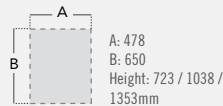

Available Finish: Beech (B) • Oak (O)