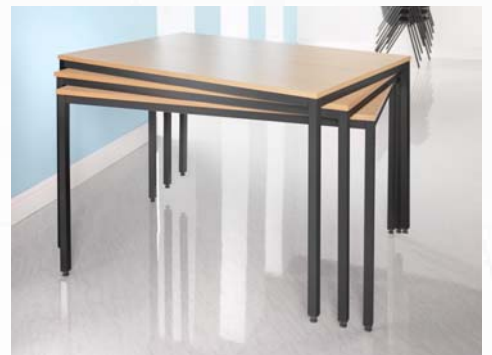

FLEXI TABLES

MEETING / CONFERENCE / CANTEEN