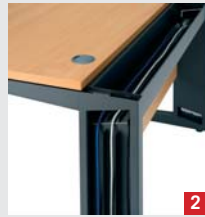

The leg cover removes to allow cables to run from floor to cable tray concealed under desk top.