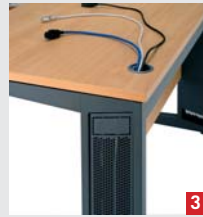

All cable management has three way compartments for complete I.T. integration.