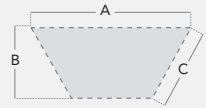

### RECTANGULAR FOLDING FLEXITABLE

Rectangular Folding Flexitable.

A: 1300/1600/1800  
B: 800  
Height: 725mm

Available Finish: Beech (B) • Oak (O) • Maple (M)

### TRAPEZOIDAL FOLDING FLEXITABLE

Trapezoidal Folding Flexitable.

A: 1600  
B: 694  
C: 800  
Height: 725mm

Available Finish: Beech (B) • Oak (O) • Maple (M)