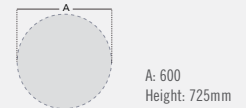

ROUND CHROME LEG BISTRO TABLE

Round Meeting/Leisure Table with chrome trumpet base.

25mm MFC table top.

Available Finish: Beech only