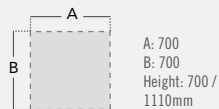

CAFÉ & BISTRO

PRODUCT OVERVIEW - A SELECTION OF PRODUCTS FROM THE RANGE

RECTANGULAR CHROME LEG TABLE

Rectangular Meeting/Leisure Table with chrome leg design.

25mm MFC table top available in four sizes and 60mm diameter chrome leg frame.

Available Finish: Beech (B) • Oak (O) • Maple (M)

ROUND CHROME LEG BISTRO TABLE

Round Meeting/Leisure Table with chrome trumpet base.

25mm MFC table top.

Available Finish: Beech only

ROMA SQUARE TABLE

Square Meeting/Leisure aluminium table with chrome leg design.