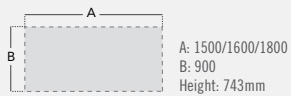

BEECH MFC TOPS (B)

OAK (O)
*SELECTED PRODUCTS ONLY

MAPLE (M)
*SELECTED PRODUCTS ONLY

PRODUCT DIMENSIONS

Please note the letters refer to the width or depth of the corresponding side.

CODE	A=DIAMETER
14TD	1000

Select your colour: Beech (B) • Maple (M) • Oak (O)
eg. TD14 in Beech MFC = **14TDB**

CAFÉ & BISTRO SETS

Tables

Optional styles and sizes available.

Chairs

Complete range of seating and stools to complement our range of stylish contemporary tables.

CAFÉ & BISTRO

PRODUCT OVERVIEW - A SELECTION OF PRODUCTS FROM THE RANGE

RECTANGULAR CHROME LEG TABLE

Rectangular Meeting/Leisure Table with chrome leg design.

25mm MFC table top available in four sizes and 60mm diameter chrome leg frame.