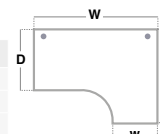

CODE	W	D	H	w	d	RRP
MC14ER	1400	800	725	600	1200	£502
MC16ER	1600	800	725	600	1200	£541
MC18ER	1800	800	725	600	1200	£615

- Ergonomic right hand desktops with cantilever frame and full leg return
- Ideal to fit into corners or cluster together to maximise office space

Right Hand Ergonomic Desks with Two Drawer Pedestal