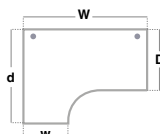

Please add frame finish followed by desktop finish when ordering eg. **MC16WR** with Black frame in White = **MC16WRKWH**

MAESTRO 25

CANTILEVER LEG ERGONOMIC DESKS

Left Hand Ergonomic Desks

CODE	W	D	H	w	d	RRP
MC14EL	1400	800	725	600	1200	£502
MC16EL	1600	800	725	600	1200	£541
MC18EL	1800	800	725	600	1200	£615