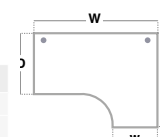

CODE	W	D	H	w	d	RRP
MC16ERP3	1600	800	725	600	1200	£723
MC18ERP3	1800	800	725	600	1200	£795

- Ergonomic right hand desktops with cantilever frame and full leg return
- Three drawer fixed pedestal with three shallow drawers

Black (K)

Silver (S)

White (WH)