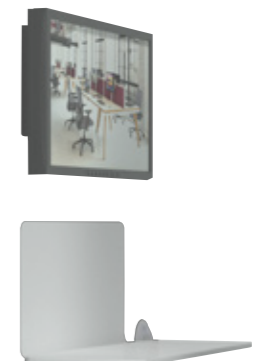

Pick out a stylish stool to make your calls even more comfortable

Add a whiteboard or a TV bracket for a private conference call

Chatbox Duo

Perfect for 1-1 meetings and small brainstorm sessions in comfort and silence