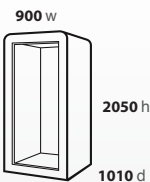

Telephone booth adequate for one person for a call or to work privately

Use the retractable castors to move the hub and level with the adjustable feet

Silen ventilation with air flow of 27L/S – up to 25% more than competitors

### Internal Dimensions