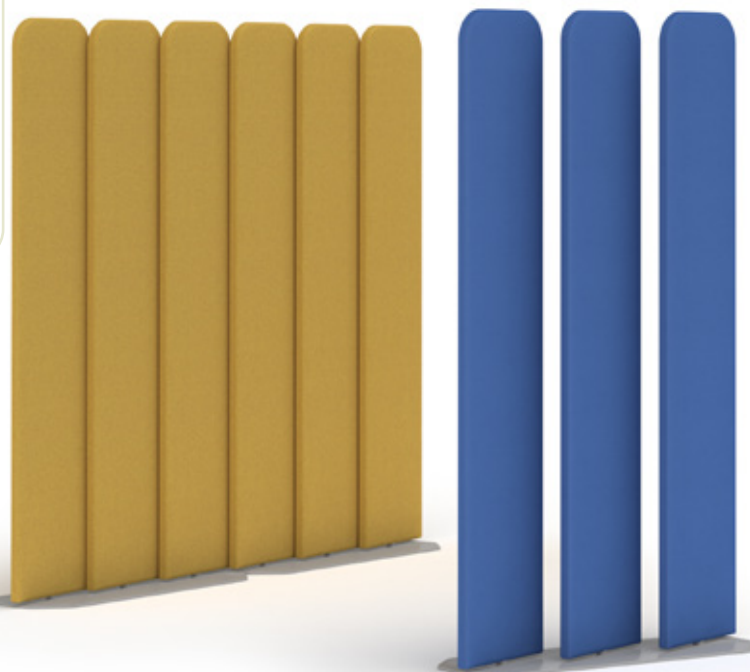

CODE	W	D	H	Band A	Band B	Band C	Band D	Band E
PKS003	870	300	1600	£970	£1,021	£1,123	£1,225	£1,327

4 week lead time