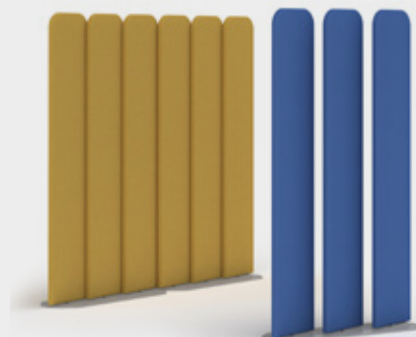

PIANO SCREENS

PAGE 169