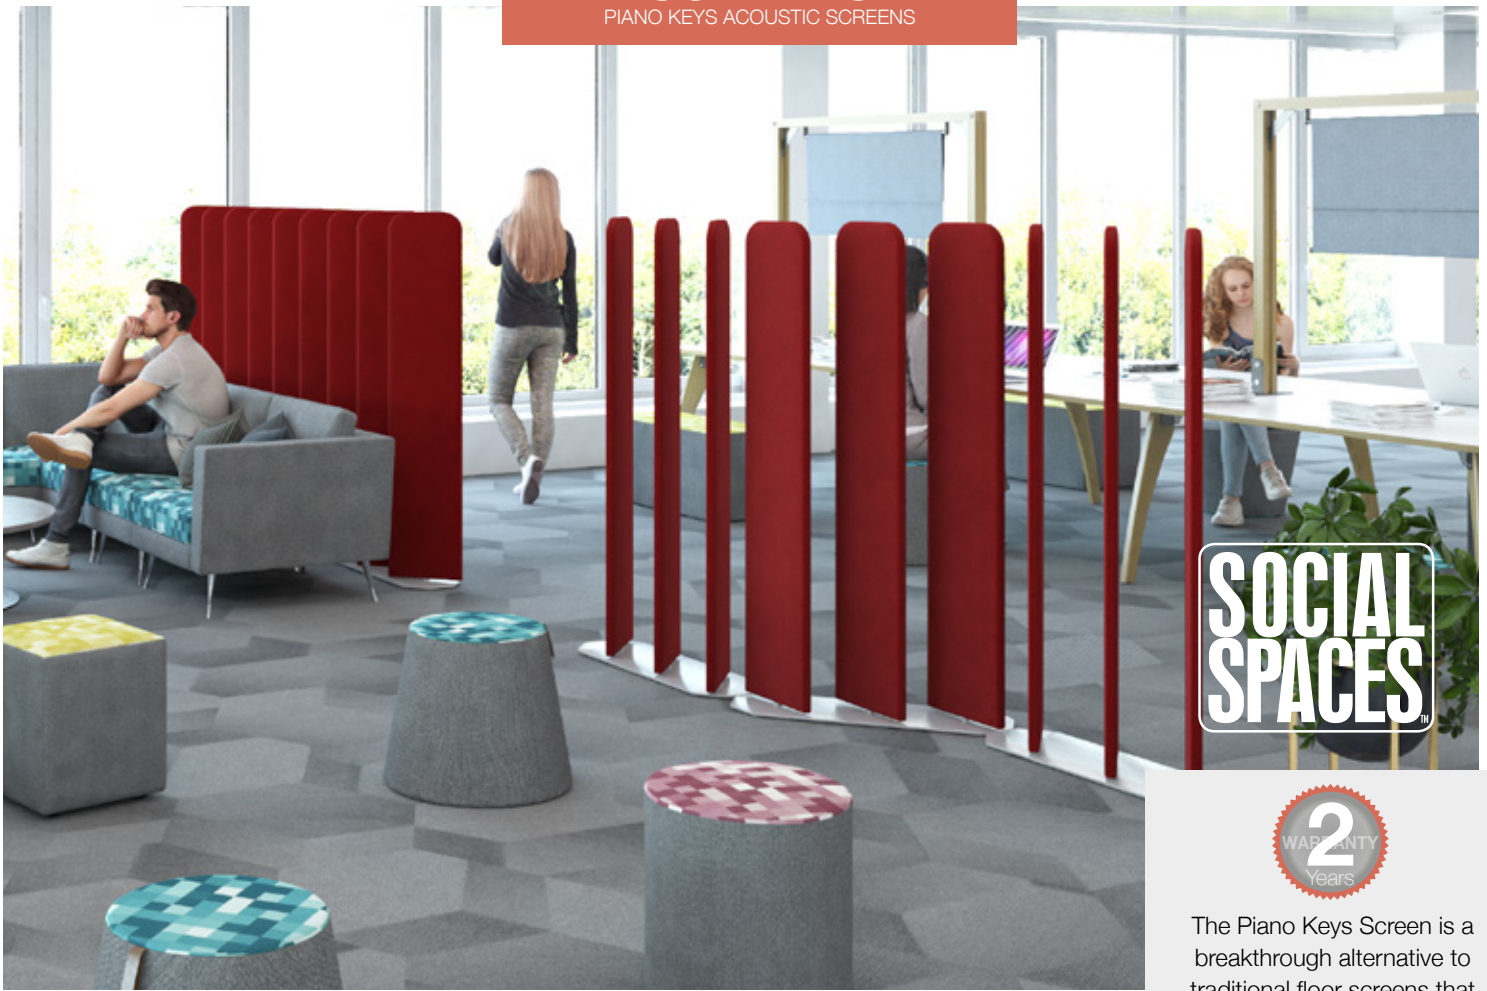

Red (R)

Yellow (Y)

Please add interior finish when ordering eg. **PSB1** in Red = **PSB1-R**

MTO

SCREENS

PIANO KEYS ACOUSTIC SCREENS

SOCIAL SPACES

The Piano Keys Screen is a breakthrough alternative to traditional floor screens that is changing everything - from the minds of office planners to the hearts of designers. The free-standing screen is made up of three individual acoustic blinds which stand on a sturdy base plate. The fabric covered acoustic panels rotate fully 360° to provide visual protection when closed, or open the space up at any given time.

Free-standing office screen with silver base and three rotating panels

Screen unit can be positioned in a row or at 45° angles for different directions

Fully upholstered panels in a range of fabrics with excellent acoustic properties