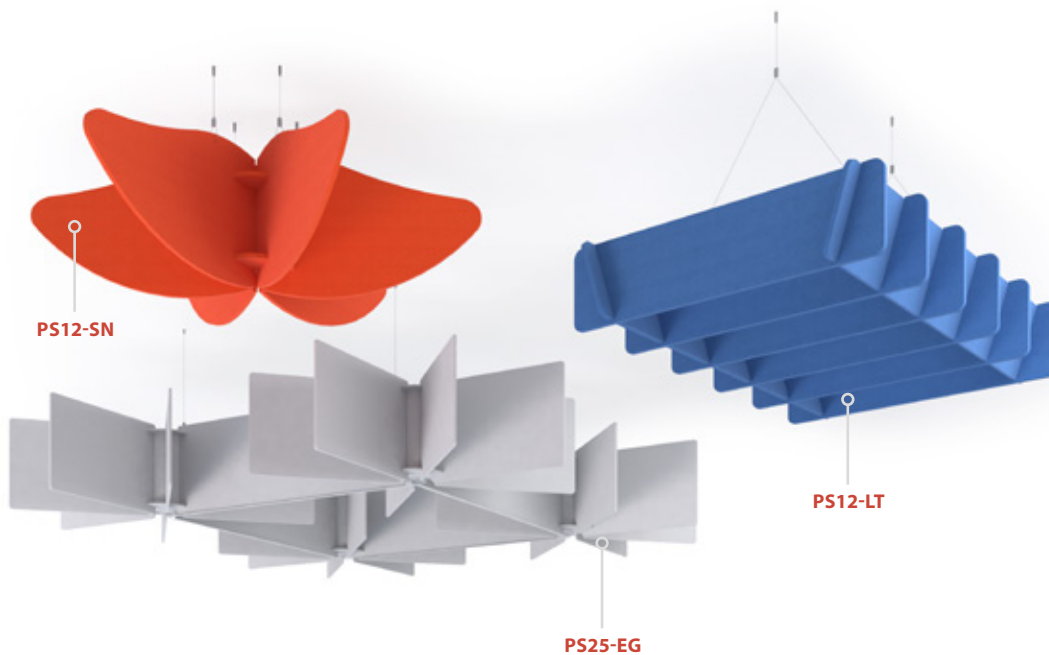

SUN

CODE	W	D	H	MTO
PS12-SN	1200	1200	300	£1351

ECHO GRID

CODE	W	D	H	MTO
PS25-EG	2500	2500	300	£1413