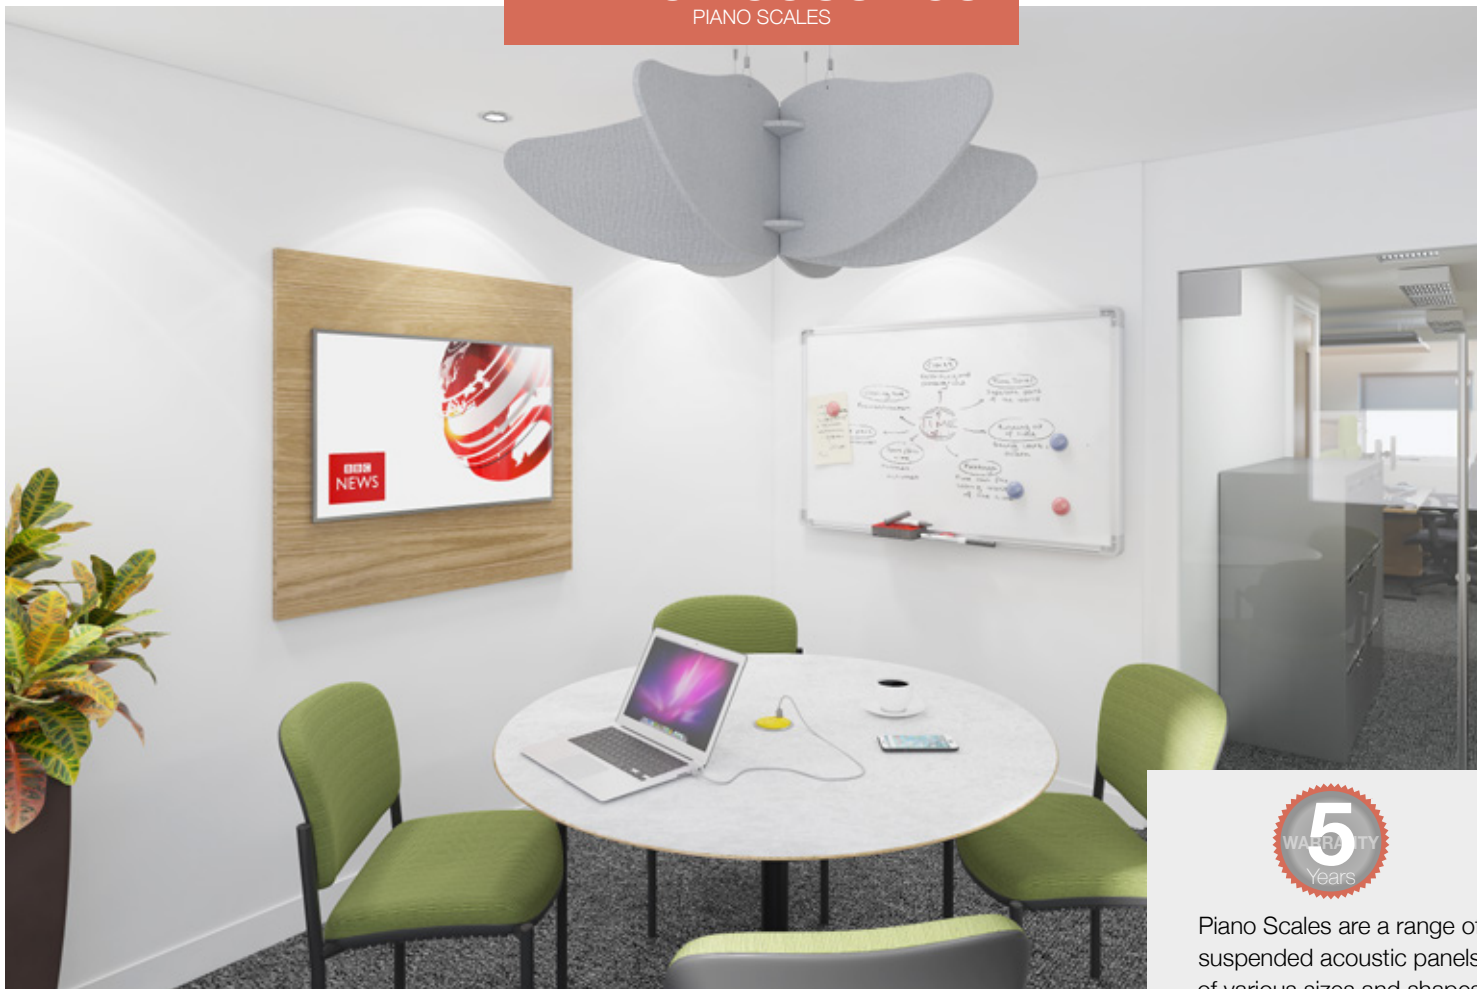

Red (R)

Yellow (Y)

Please add finish when ordering eg. PC126-B in Orange = PC126-B-O

MTO

PIANO ACOUSTICS

PIANO SCALES

Piano Scales are a range of suspended acoustic panels of various sizes and shapes that can be used in various combinations to improve the quality of the acoustic environment. Ideal for meeting rooms and dining areas, Piano Scales are a modern and interesting addition to any space, designed with functionality in mind to reduce reverberated noise and minimise factors that disturb meetings and get-togethers.

Free-standing office screen with silver base and three rotating panels

Screen unit can be positioned in a row or at 45° angles for different directions

Fully upholstered panels in a range of fabrics with excellent acoustic properties