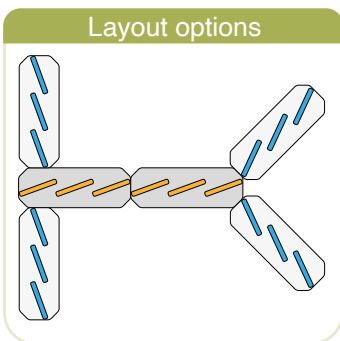

CODE	W	D	H	Band A	Band B	Band C	Band D	Band E
PKS003	870	300	1600	£970	£1,021	£1,123	£1,225	£1,327

4 week lead time