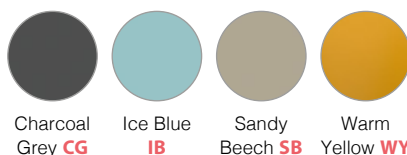

Roscoe wooden legs

The Roscoe high stool collection is a multi-tasker with a chic aesthetic that sets a new bar for plastic seating with an ingeniously simple design allows the back to flex, which encourages movement and relaxation. The wooden 4 leg option with supporting footrest enables the best stability and comfort.

Overall width **530**
Overall depth **480**
Overall height **1100**
Seat width **430**
Seat depth **370**
Seat height **760**
Back width **450**
Back height **340**

Code	Description	RRP	Band A	Band B	Band C	Band D	Band E
ROS01-HS	No arms	£585	£677	£708	£738	£769	£800
ROS01-HSA	Fixed arms	£630	£738	£769	£800	£830	£860

Seat pad