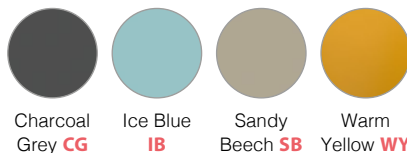

Roscoe metal legs

Roscoe's tapered contours and curved seat and back design deliver a refined aesthetic that is built for long-lasting function. Choose from 4 designer colors with coordinating matching arms, with or without seat pad, making them ideal for cafes, office kitchens, dining halls - anywhere elegant, durable seating is needed.

Overall width **530**
Overall depth **480**
Overall height **1100**
Seat width **430**
Seat depth **370**
Seat height **760**
Back width **450**
Back height **340**

Code	Description	RRP	Band A	Band B	Band C	Band D	Band E
ROS02-HS	No arms	£318	£401	£432	£462	£492	£524
ROS02-HSA	Fixed arms	£353	£432	£462	£492	£524	£554

Seat pad