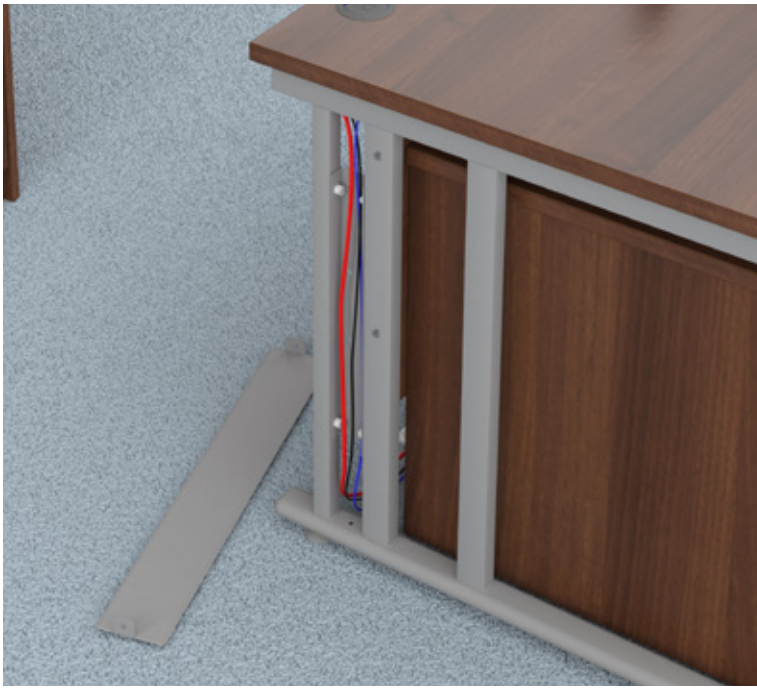

This multi-functional desking collection is designed to fit a variety of office environments, whilst offering an effective and affordable solution to cable control, with 25mm desktops that ensure the strength and stability needed in commercial office furniture.

A wide range of storage options are available from fixed and mobile pedestals to a selection of bookcases and cupboards, offering sensible storage solutions where efficiency and productivity are paramount.