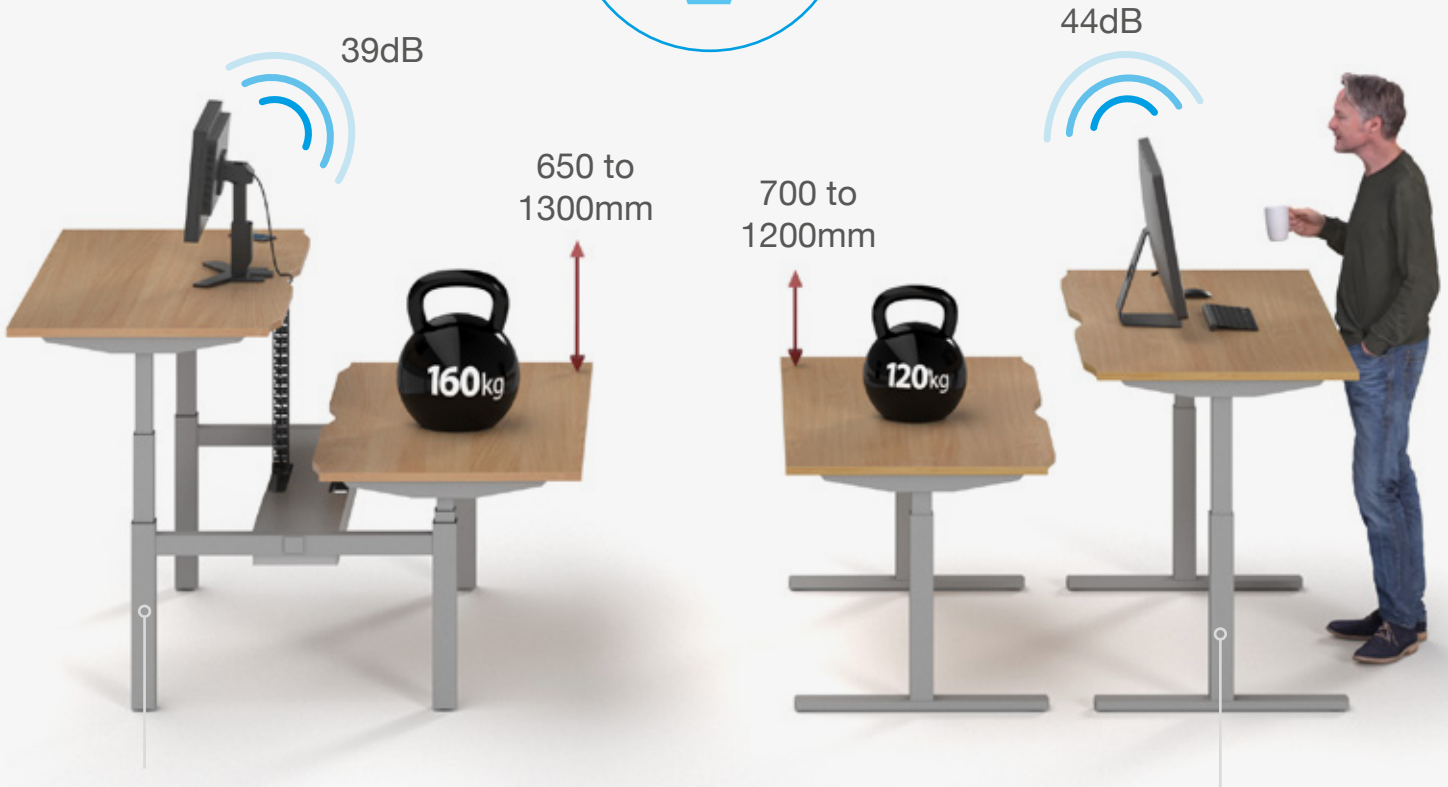

Why opt for a sit-stand solution?

Are you sitting comfortably? You might not be by the time you finish reading this, because spending too much time perched on your posterior could be seriously damaging your health. Put simply, a healthier workforce is a happier, more motivated and more productive workforce.

TOUCH

MONO

3 part leg
Black, Silver or White

Single and
back-to-back desks

Twin motors
per desk

Control unit

2 part leg
Silver or White

Single desks

Single motor
per desk

Control unit

Studies also show that Elev8 sit-stand desks promote creativity, team interaction, collaboration, and the willingness to share ideas. So, when it comes to the Elev8 range, a desk is much more than a place to work - it's a working culture that benefits both the employee and the company.