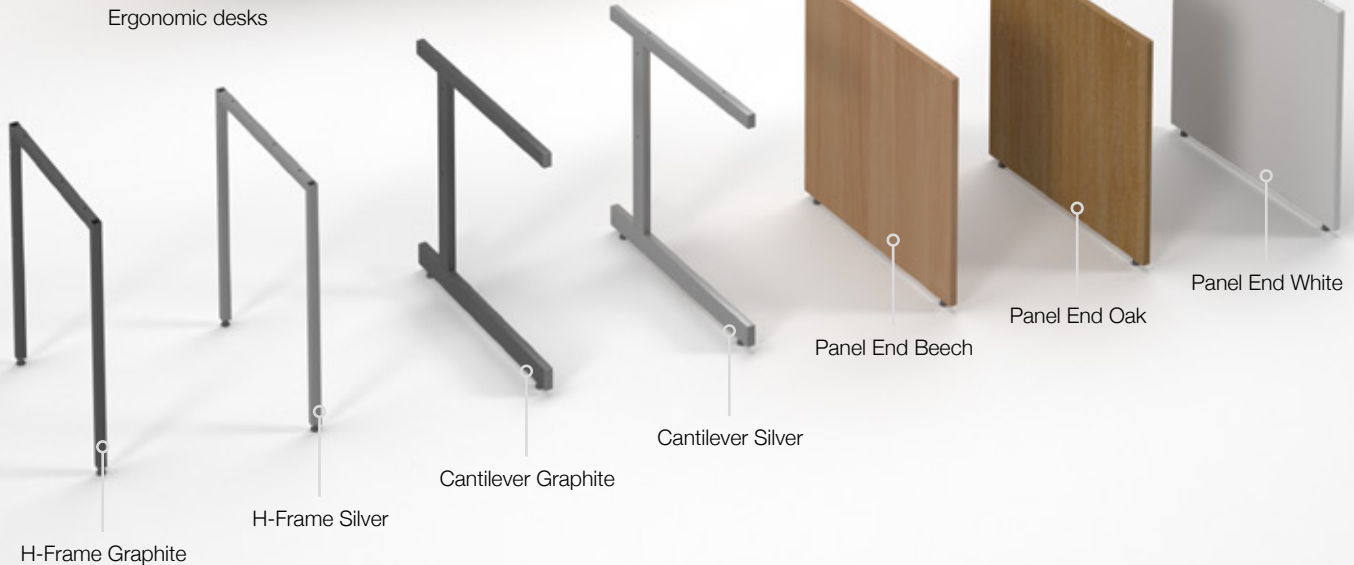

Boasting a wide range of configurations and desk options, the Contract 25 range is available with cantilever leg, H-Frame leg and panel end leg designs to suit all requirements for function, style and most importantly budget.

Contract 25 is the perfect entry into 25mm desking, featuring a variety of sizes, shapes, and storage solutions for any work style or office arrangement.

Straight desks

3 drawer pedestal

2 drawer pedestal

Ergonomic desks

H-Frame Graphite

H-Frame Silver

Cantilever Graphite

Cantilever Silver

Panel End Beech

Panel End Oak

Panel End White