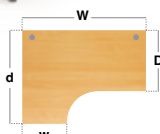

- Ergonomic left hand desktops with panel ends and silver or graphite corner leg
- Three drawer fixed pedestal with silver or graphite finger pull handles