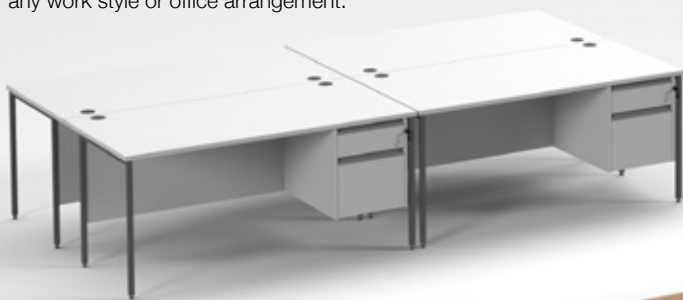

3 FRAME STYLES
3 WOOD FINISHES
2 LEG FINISES
2 TOP SHAPES
2 PEDESTAL OPTIONS

Boasting a wide range of configurations and desk options, the Contract 25 range is available with cantilever leg, H-Frame leg and panel end leg designs to suit all requirements for function, style and most importantly budget.

Contract 25 is the perfect entry into 25mm desking, featuring a variety of sizes, shapes, and storage solutions for any work style or office arrangement.

Straight desks