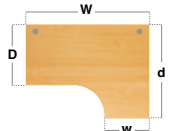

- Ergonomic right hand desktops with panel ends and silver or graphite corner leg
- Filing drawer has metal rails for folders to clip on front to back