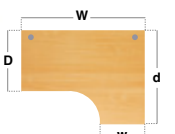

- Ergonomic right hand desktops with panel ends and silver or graphite corner leg
- Internal drawer dimensions 475mm wide, 80mm high and 475mm deep