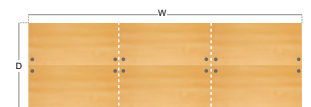

Double Back-to-Back Desks

CODE	W	D	H	RRP
CO2416	2400	1600	725	£1010
CO2816	2800	1600	725	£1092
CO3216	3200	1600	725	£1172

- Four straight 800mm deep desks in a double back-to-back bench desk configuration
- Legs are shared between desks, recessed centre leg support to save space and costs

Triple Back-to-Back Desks

CODE	W	D	H	RRP
CO3616	3600	1600	725	£1448
CO4216	4200	1600	725	£1515
CO4816	4800	1600	725	£1654

- Six straight 800mm deep desks in a triple back-to-back bench desk configuration
- Legs are shared between desk clusters with recessed centre leg supports