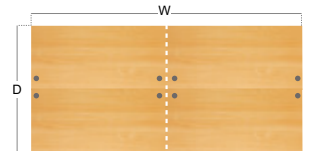

Back-to-Back Add-on Units

CODE	W	D	H	RRP
CO1216-AB	1200	1600	725	£402
CO1416-AB	1400	1600	725	£449
CO1616-AB	1600	1600	725	£485

- Two straight 800mm deep add-on units back-to-back, supplied with a centre leg
- Recessed leg is positioned in the centre of the bench desks and can be extended

Double Back-to-Back Desks

CODE	W	D	H	RRP
CO2416	2400	1600	725	£1010
CO2816	2800	1600	725	£1092
CO3216	3200	1600	725	£1172

- Four straight 800mm deep desks in a double back-to-back bench desk configuration
- Legs are shared between desks, recessed centre leg support to save space and costs