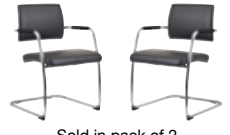

Sold in pack of 2

Code	Description	RRP
BRU100C1	Fixed arms	£542